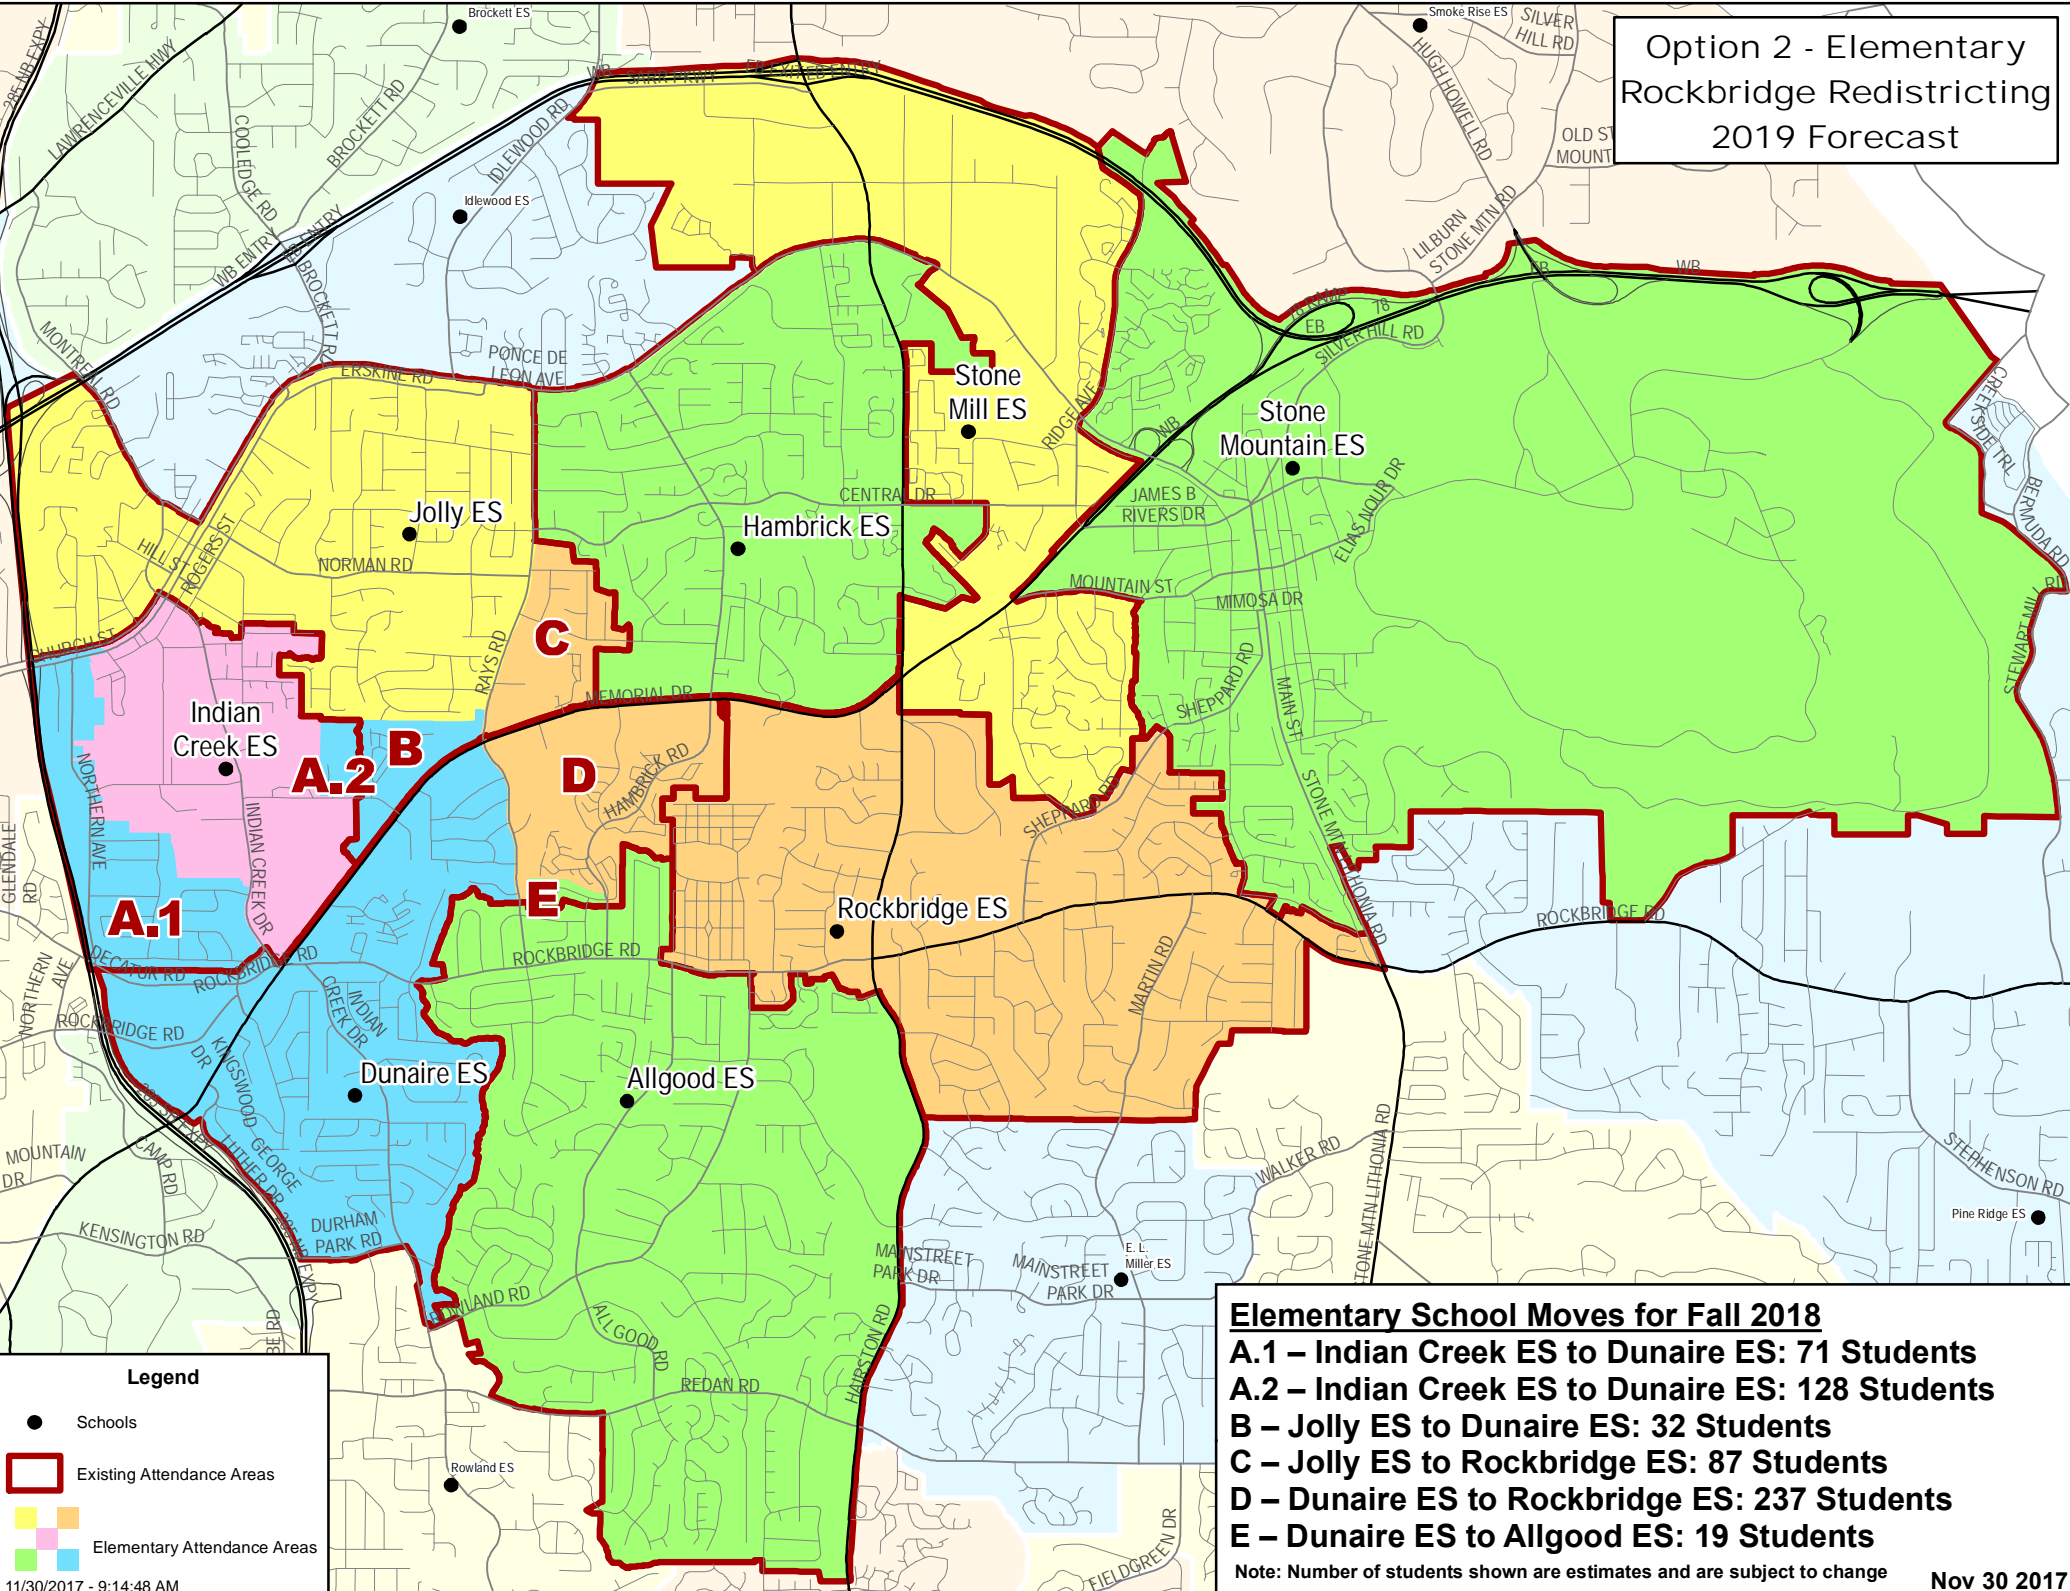

Option 2 - Elementary  
Rockbridge Redistricting  
2019 Forecast

**Legend**

- Schools
- ▭ Existing Attendance Areas
- ▭ Elementary Attendance Areas

11/30/2017 - 9:14:48 AM

**Elementary School Moves for Fall 2018**

- A.1** – Indian Creek ES to Dunaire ES: 71 Students
- A.2** – Indian Creek ES to Dunaire ES: 128 Students
- B** – Jolly ES to Dunaire ES: 32 Students
- C** – Jolly ES to Rockbridge ES: 87 Students
- D** – Dunaire ES to Rockbridge ES: 237 Students
- E** – Dunaire ES to Allgood ES: 19 Students

Note: Number of students shown are estimates and are subject to change

Nov 30 2017