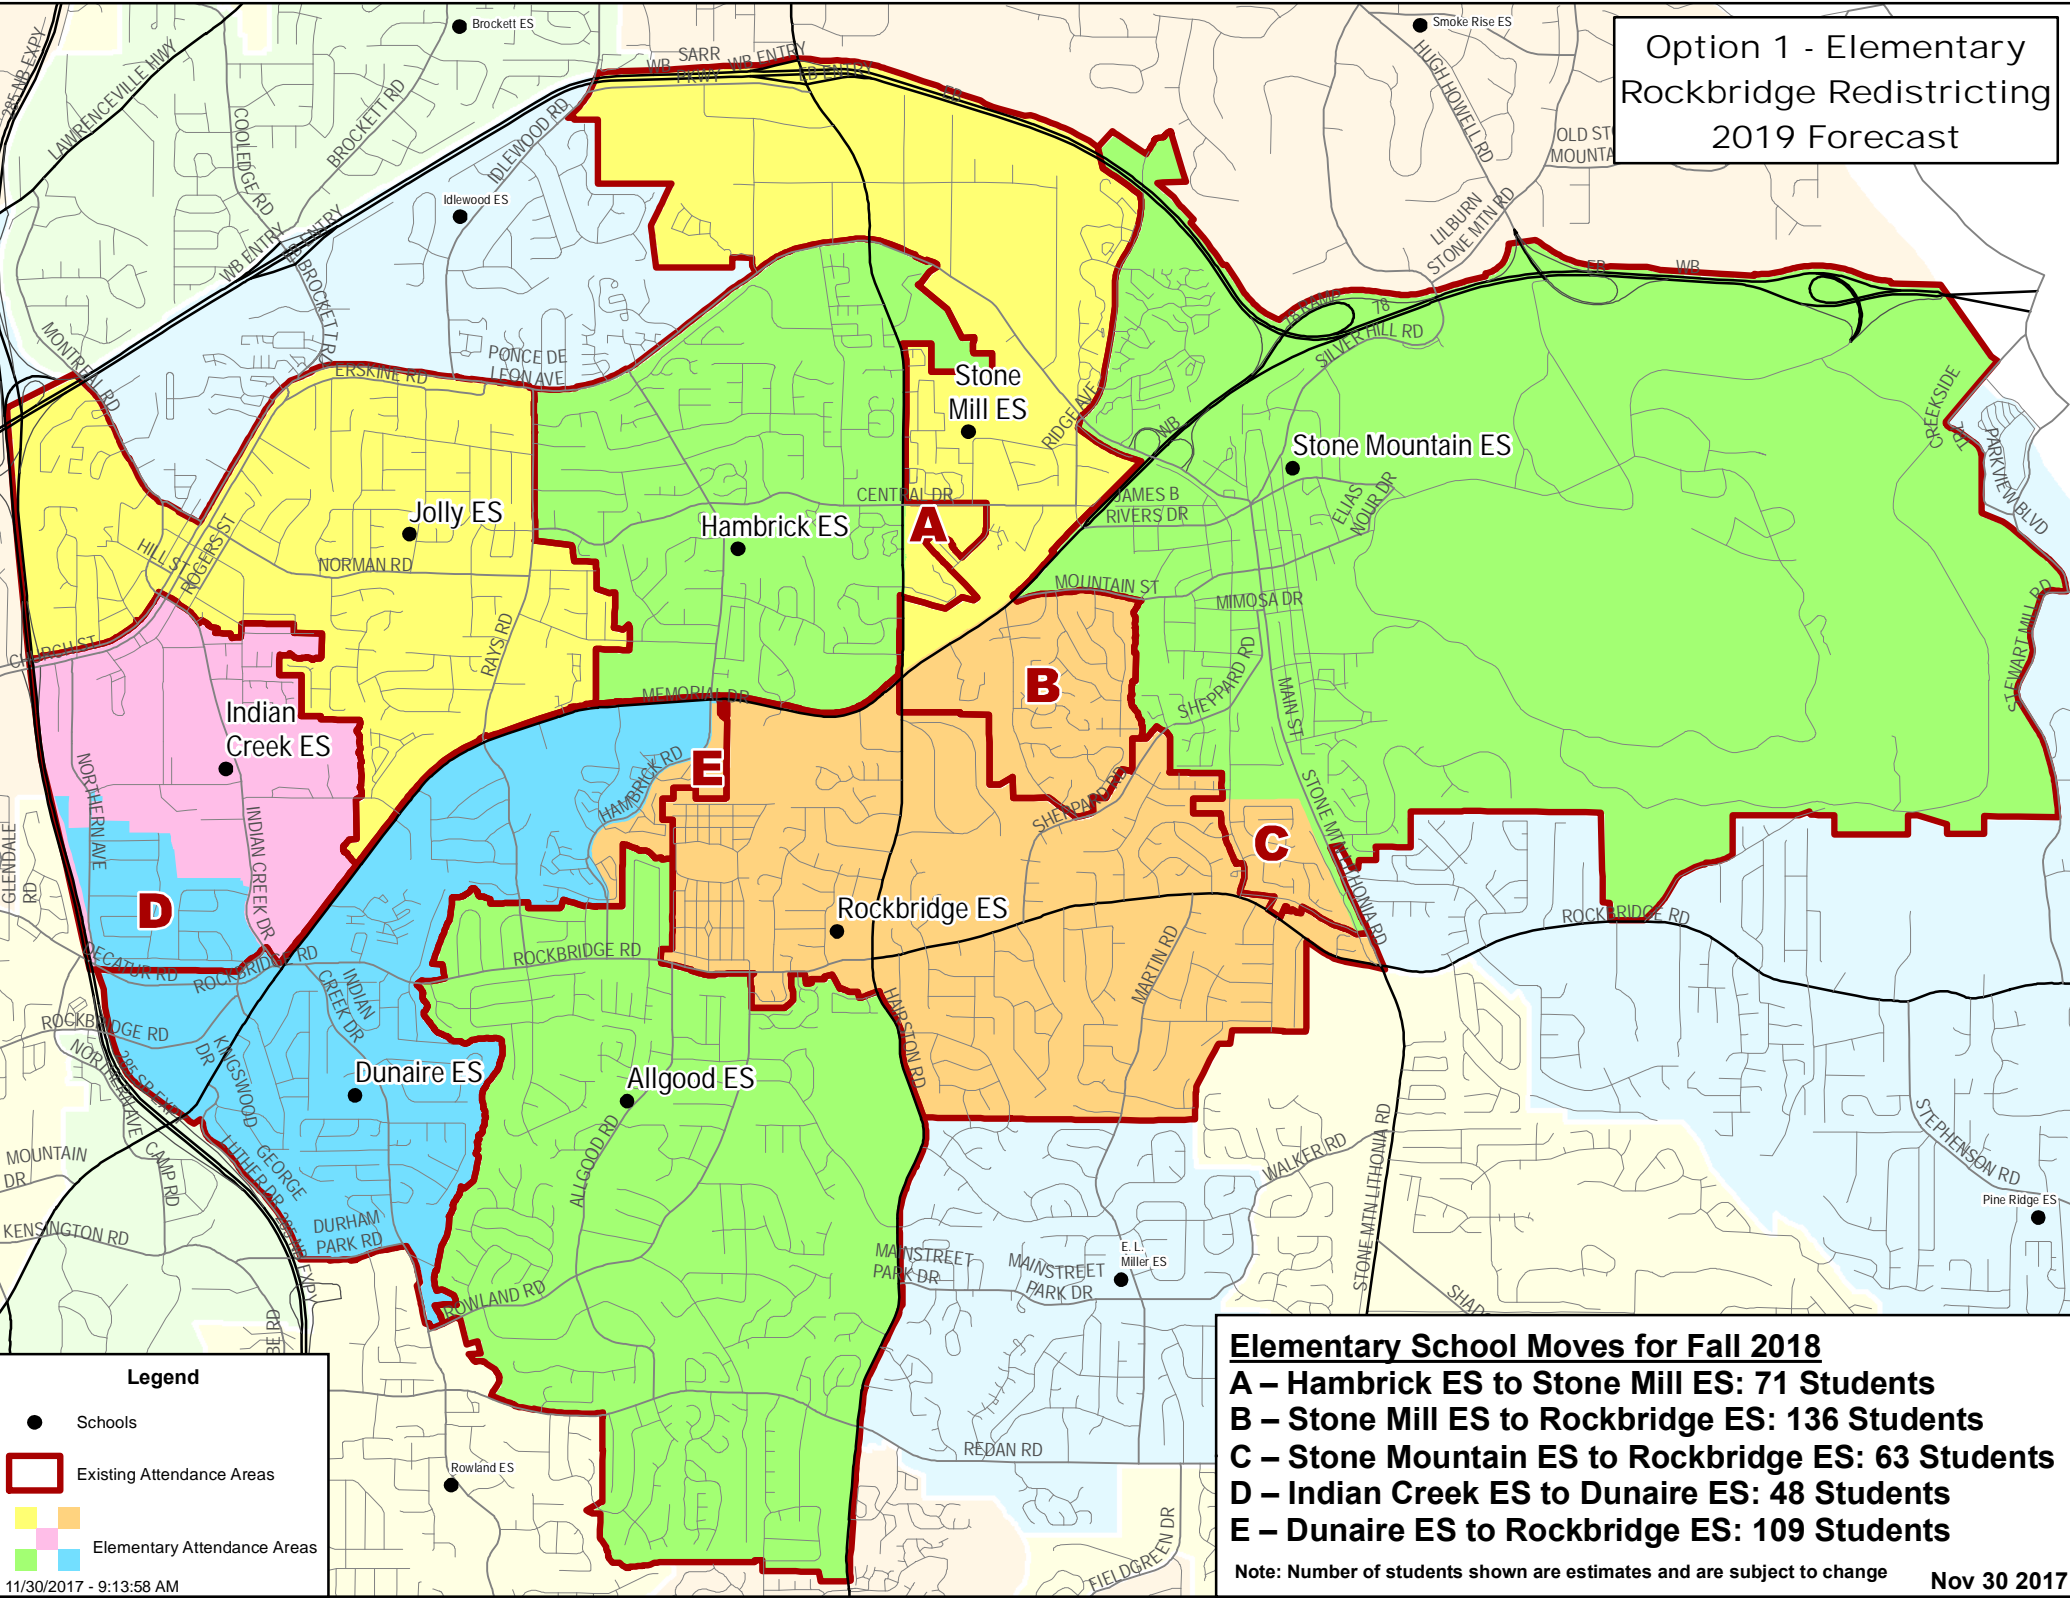

Option 1 - Elementary
Rockbridge Redistricting
2019 Forecast

Legend

- Schools
- ▭ Existing Attendance Areas
- ▭ Elementary Attendance Areas

11/30/2017 - 9:13:58 AM

Elementary School Moves for Fall 2018

- A** – Hambrick ES to Stone Mill ES: 71 Students
- B** – Stone Mill ES to Rockbridge ES: 136 Students
- C** – Stone Mountain ES to Rockbridge ES: 63 Students
- D** – Indian Creek ES to Dunaire ES: 48 Students
- E** – Dunaire ES to Rockbridge ES: 109 Students

Note: Number of students shown are estimates and are subject to change

Nov 30 2017