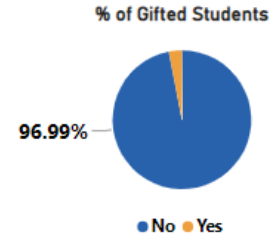

2022- 2023 School Demographics

Enrollment
1726
Total Number of Students