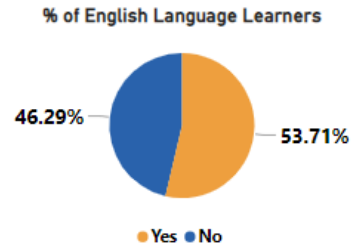

2022- 2023 School Demographics

Enrollment
1726
Total Number of Students