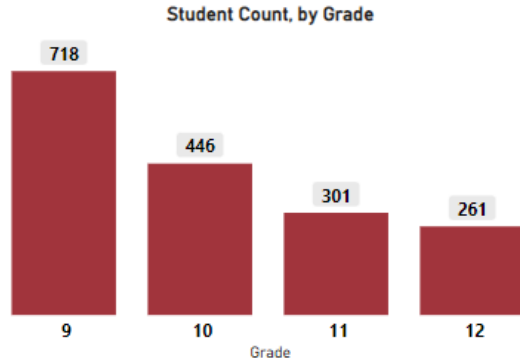

2022- 2023 School Demographics

Enrollment
1726
Total Number of Students