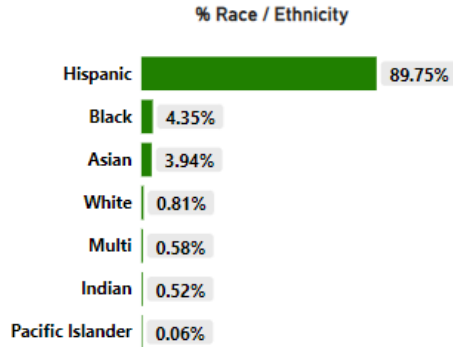

2022- 2023 School Demographics

Enrollment
1726
Total Number of Students

Average SAT Trend Data

	Test Takers	Total Mean Score	Evidenced-Based Reading & Writing Mean	Mathematics Mean
Class of 2022	86	986	485	502
Class of 2021	30	1,059	520	539
Class of 2020	81	1,000	497	503
Class of 2019	135	959	478	481
Class of 2018	153	962	486	475

Average ACT Score Trend Data

	Test Takers	English	Mathematics	Reading	Science	Composite
Class of 2022	TFS	TFS	TFS	TFS	TFS	TFS
Class of 2021	TFS	TFS	TFS	TFS	TFS	TFS
Class of 2020	TFS	TFS	TFS	TFS	TFS	TFS
Class of 2019	TFS	TFS	TFS	TFS	TFS	TFS
Class of 2018	TFS	TFS	TFS	TFS	TFS	TFS

Note: TFS = Too Few Students

Sources: Infinite Campus
Georgia Department of Education, www.gadoe.org
ACT and SAT Cohort Reports

678.874.6102

1626 North Druid Hills Road NE, Brookhaven, GA 30319

crosskeyshs.dekalb.k12.ga.us