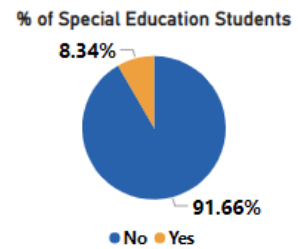

2022- 2023 School Demographics

Enrollment
1726
Total Number of Students

Student Count, by Gender

Average SAT Trend Data

	Test Takers	Total Mean Score	Evidenced-Based Reading & Writing Mean	Mathematics Mean
Class of 2022	86	986	485	502
Class of 2021	30	1,059	520	539
Class of 2020	81	1,000	497	503
Class of 2019	135	959	478	481
Class of 2018	153	962	486	475

Average ACT Score Trend Data

	Test Takers	English	Mathematics	Reading	Science	Composite
Class of 2022	TFS	TFS	TFS	TFS	TFS	TFS
Class of 2021	TFS	TFS	TFS	TFS	TFS	TFS
Class of 2020	TFS	TFS	TFS	TFS	TFS	TFS
Class of 2019	TFS	TFS	TFS	TFS	TFS	TFS
Class of 2018	TFS	TFS	TFS	TFS	TFS	TFS

Note: TFS = Too Few Students

Sources: Infinite Campus
Georgia Department of Education, www.gadoe.org
ACT and SAT Cohort Reports

678.874.6102

1626 North Druid Hills Road NE, Brookhaven, GA 30319

crosskeyshs.dekalb.k12.ga.us