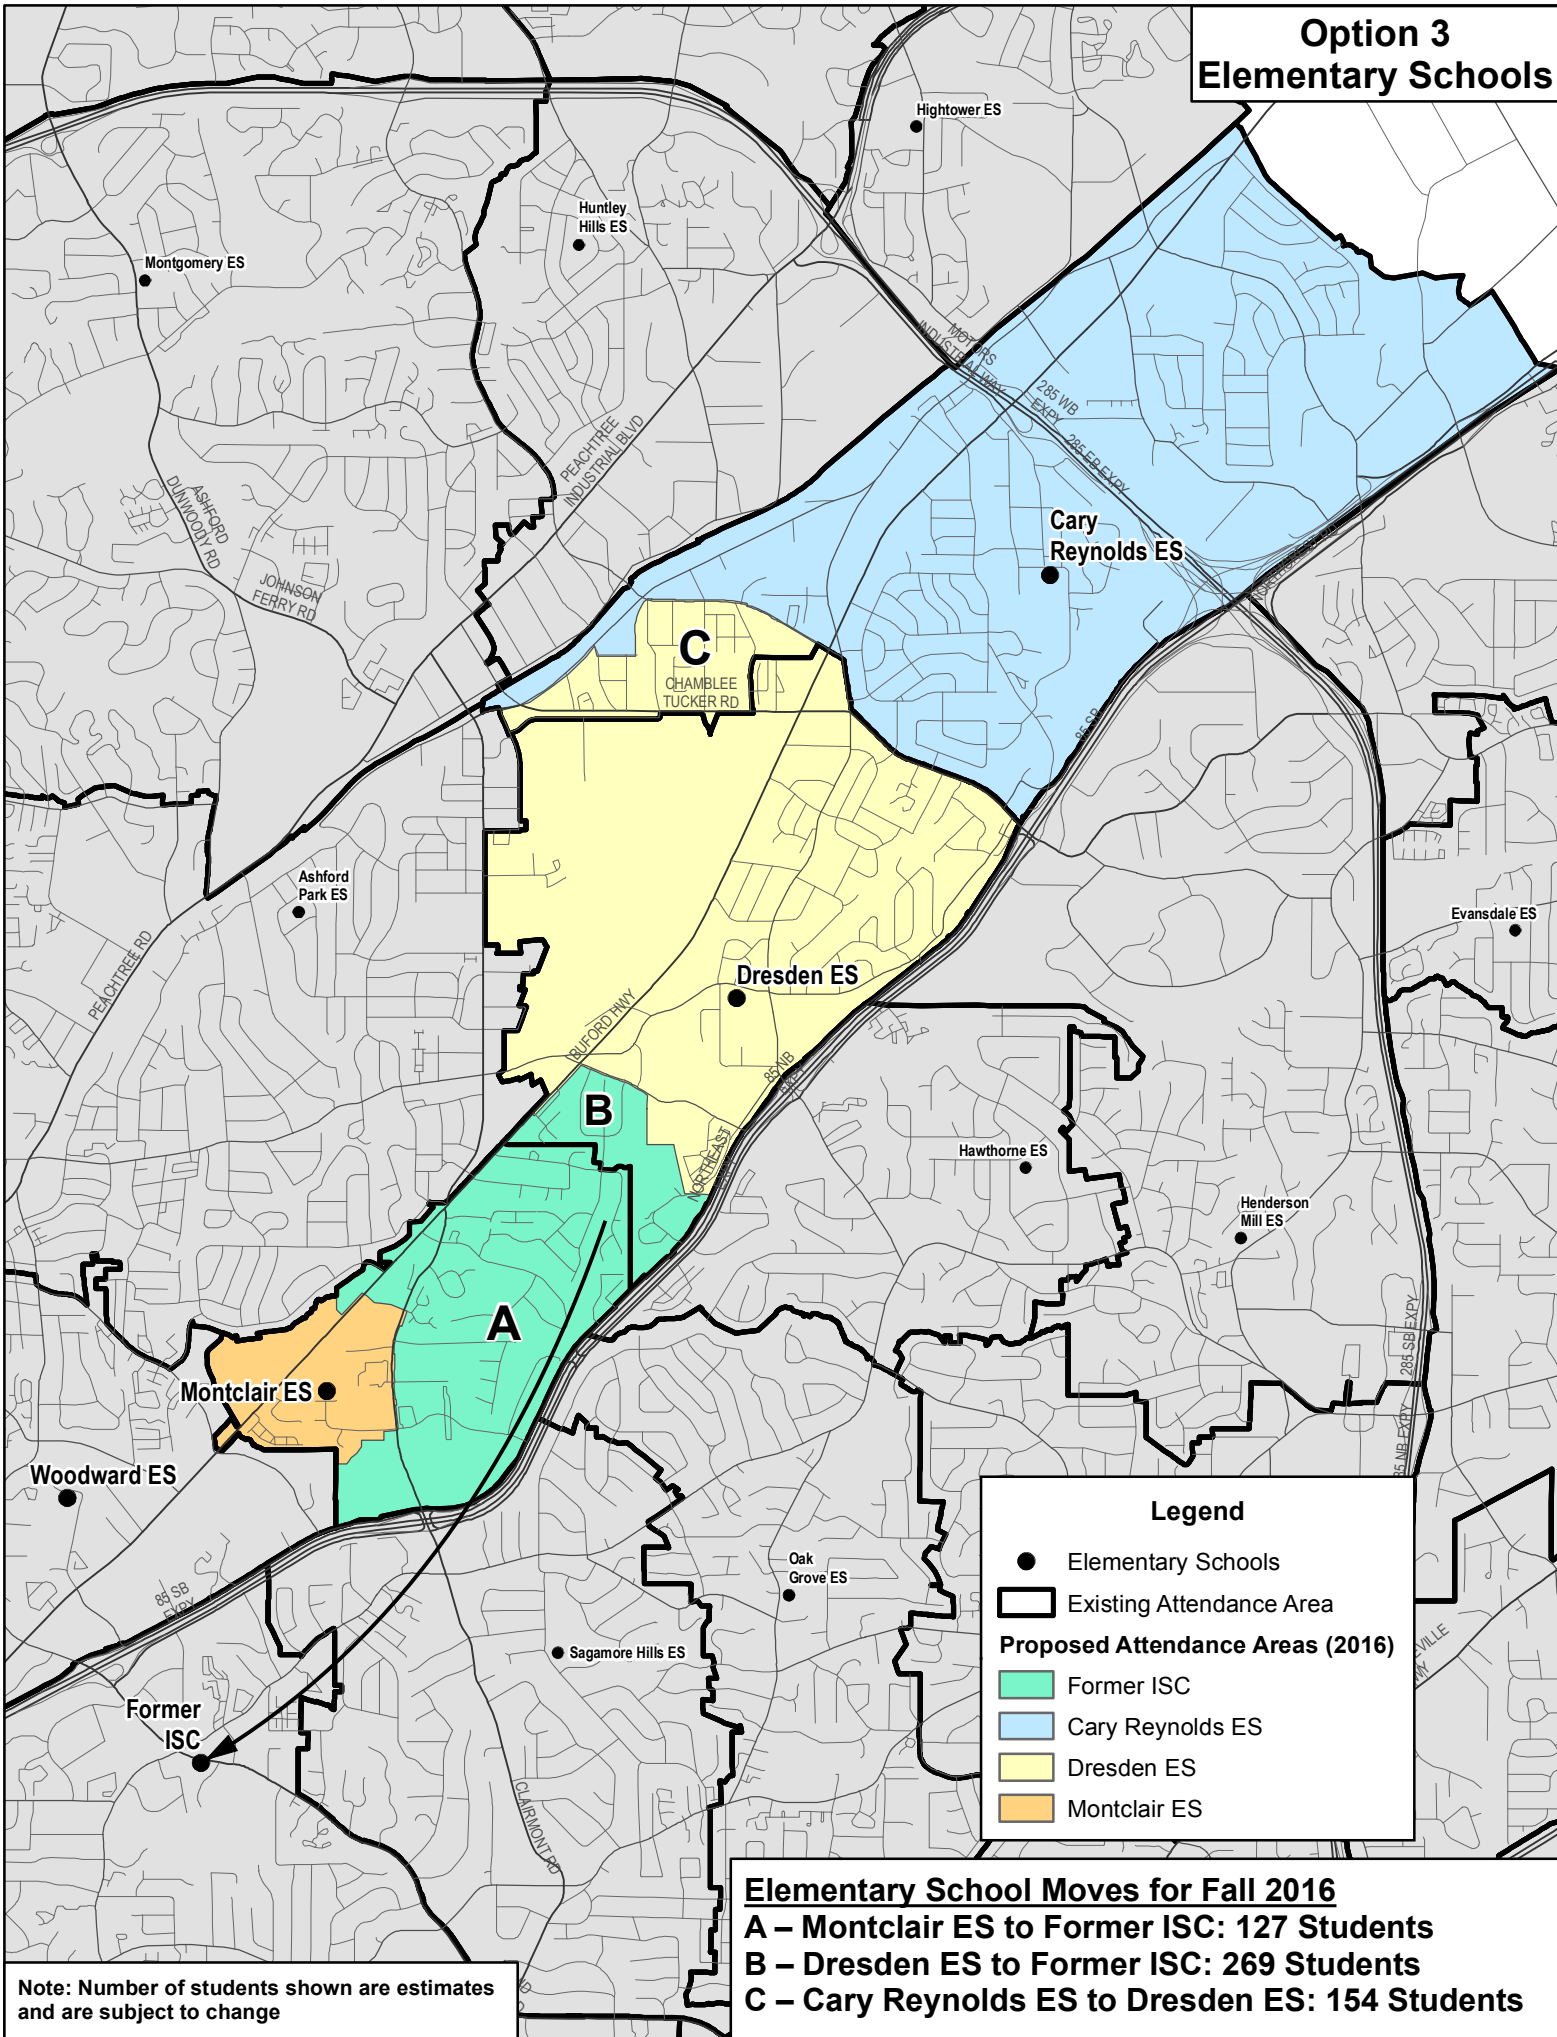

Option 3 Elementary Schools

Note: Number of students shown are estimates and are subject to change

Elementary School Moves for Fall 2016
A – Montclair ES to Former ISC: 127 Students
B – Dresden ES to Former ISC: 269 Students
C – Cary Reynolds ES to Dresden ES: 154 Students