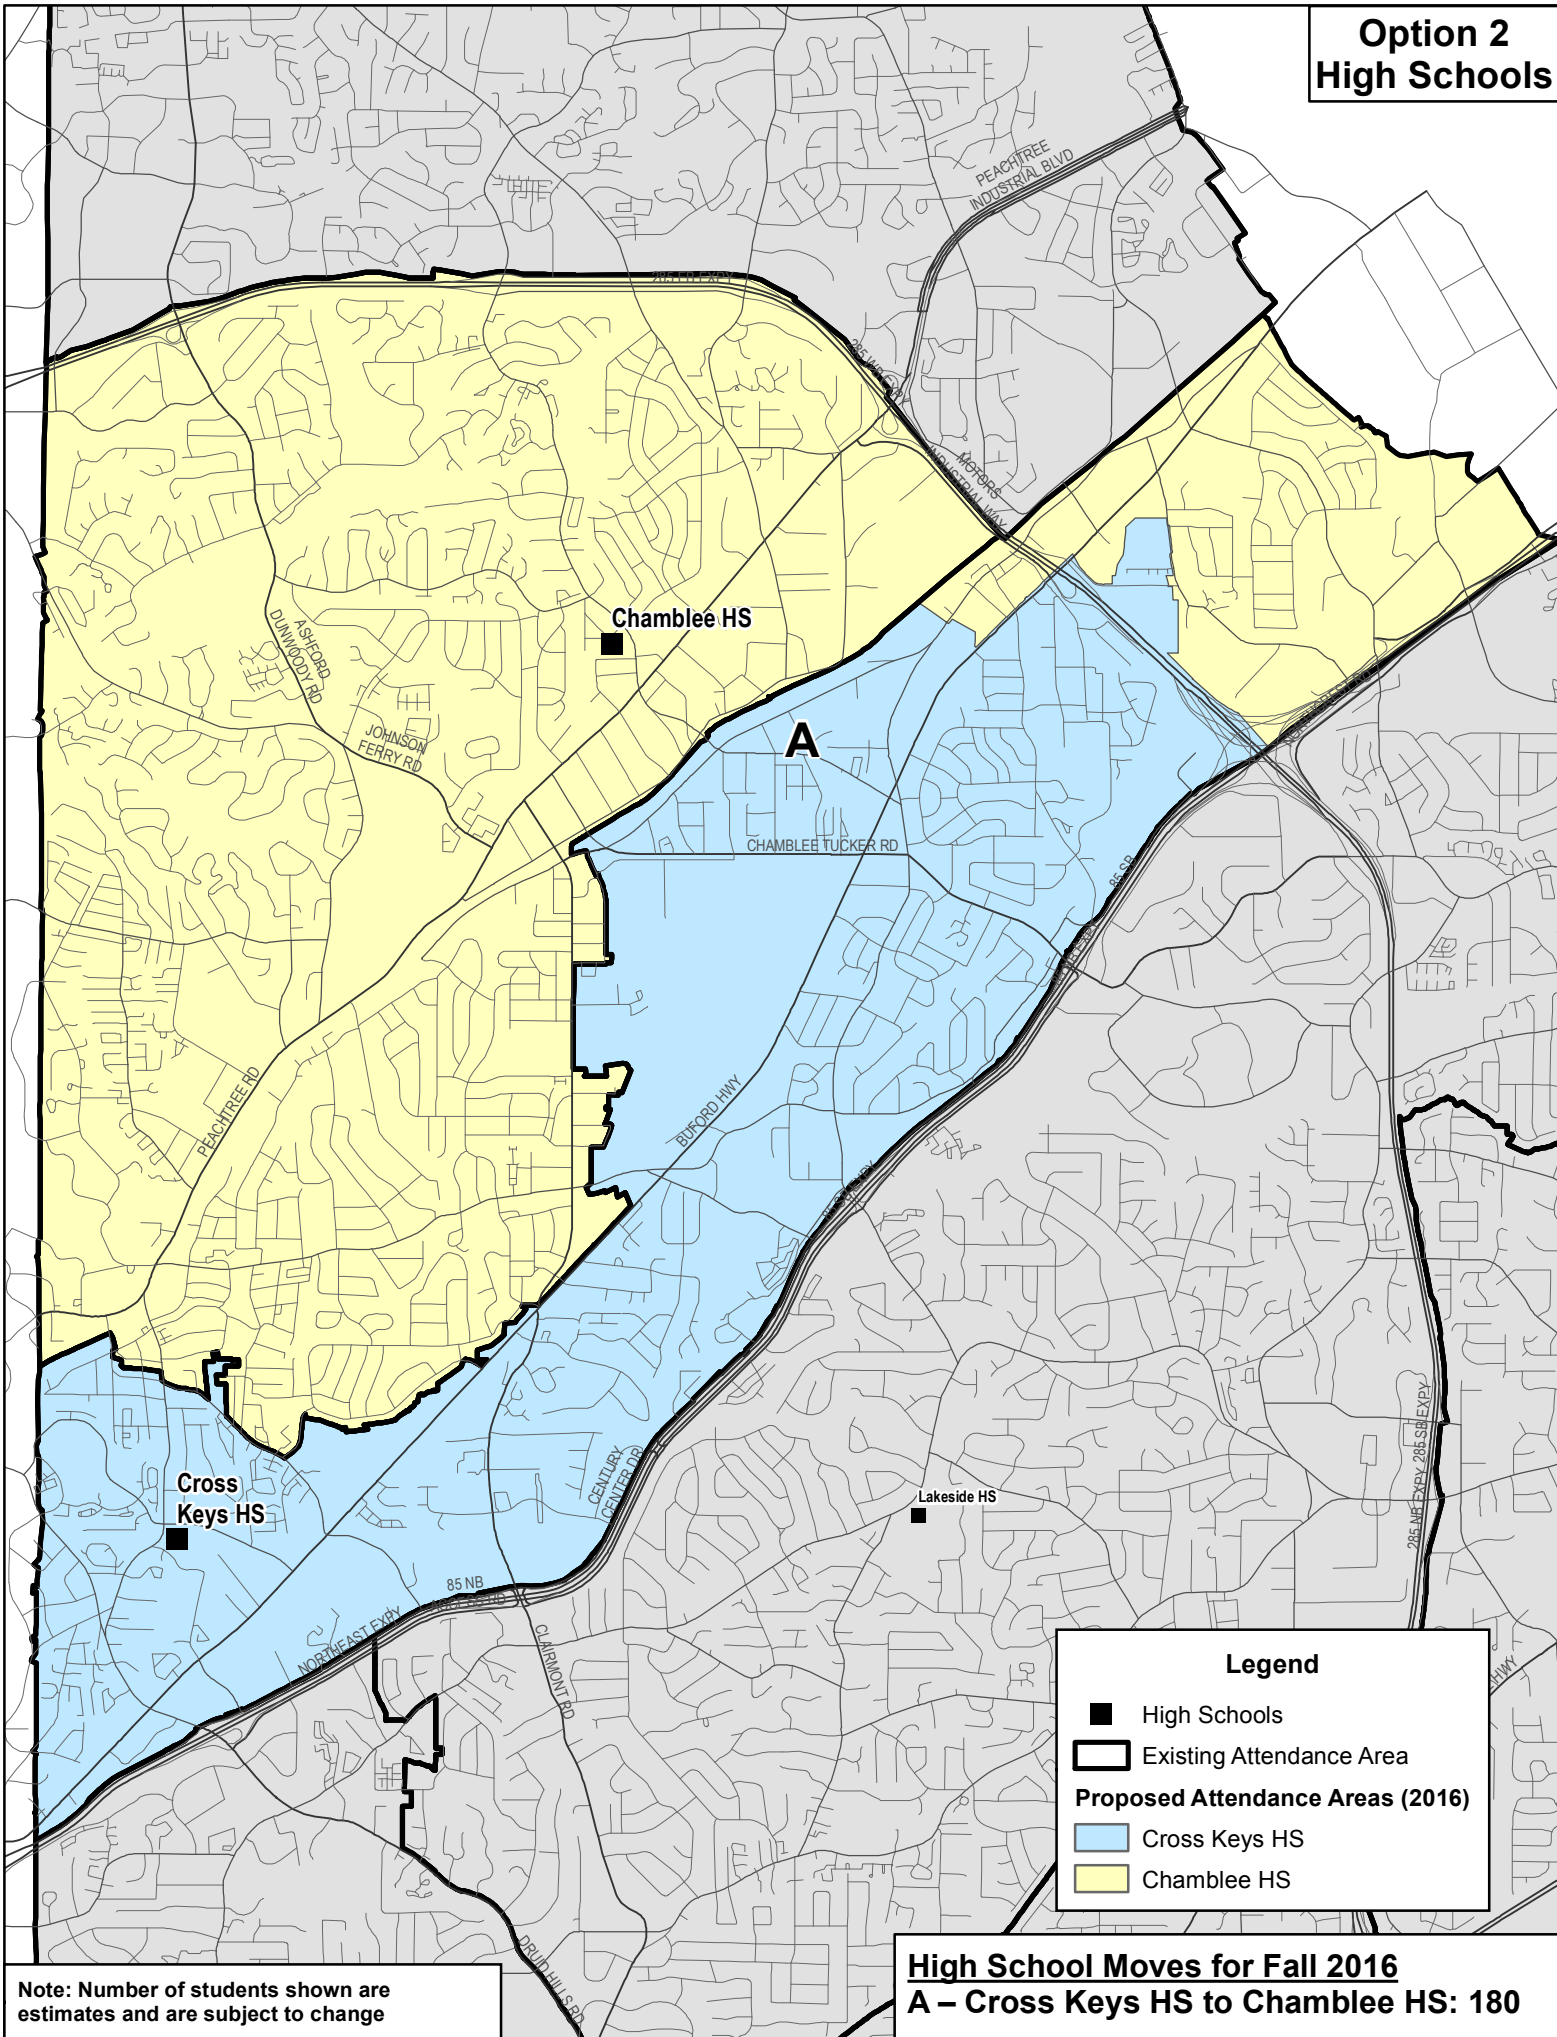

Option 2 High Schools

Note: Number of students shown are estimates and are subject to change

High School Moves for Fall 2016
A – Cross Keys HS to Chamblee HS: 180