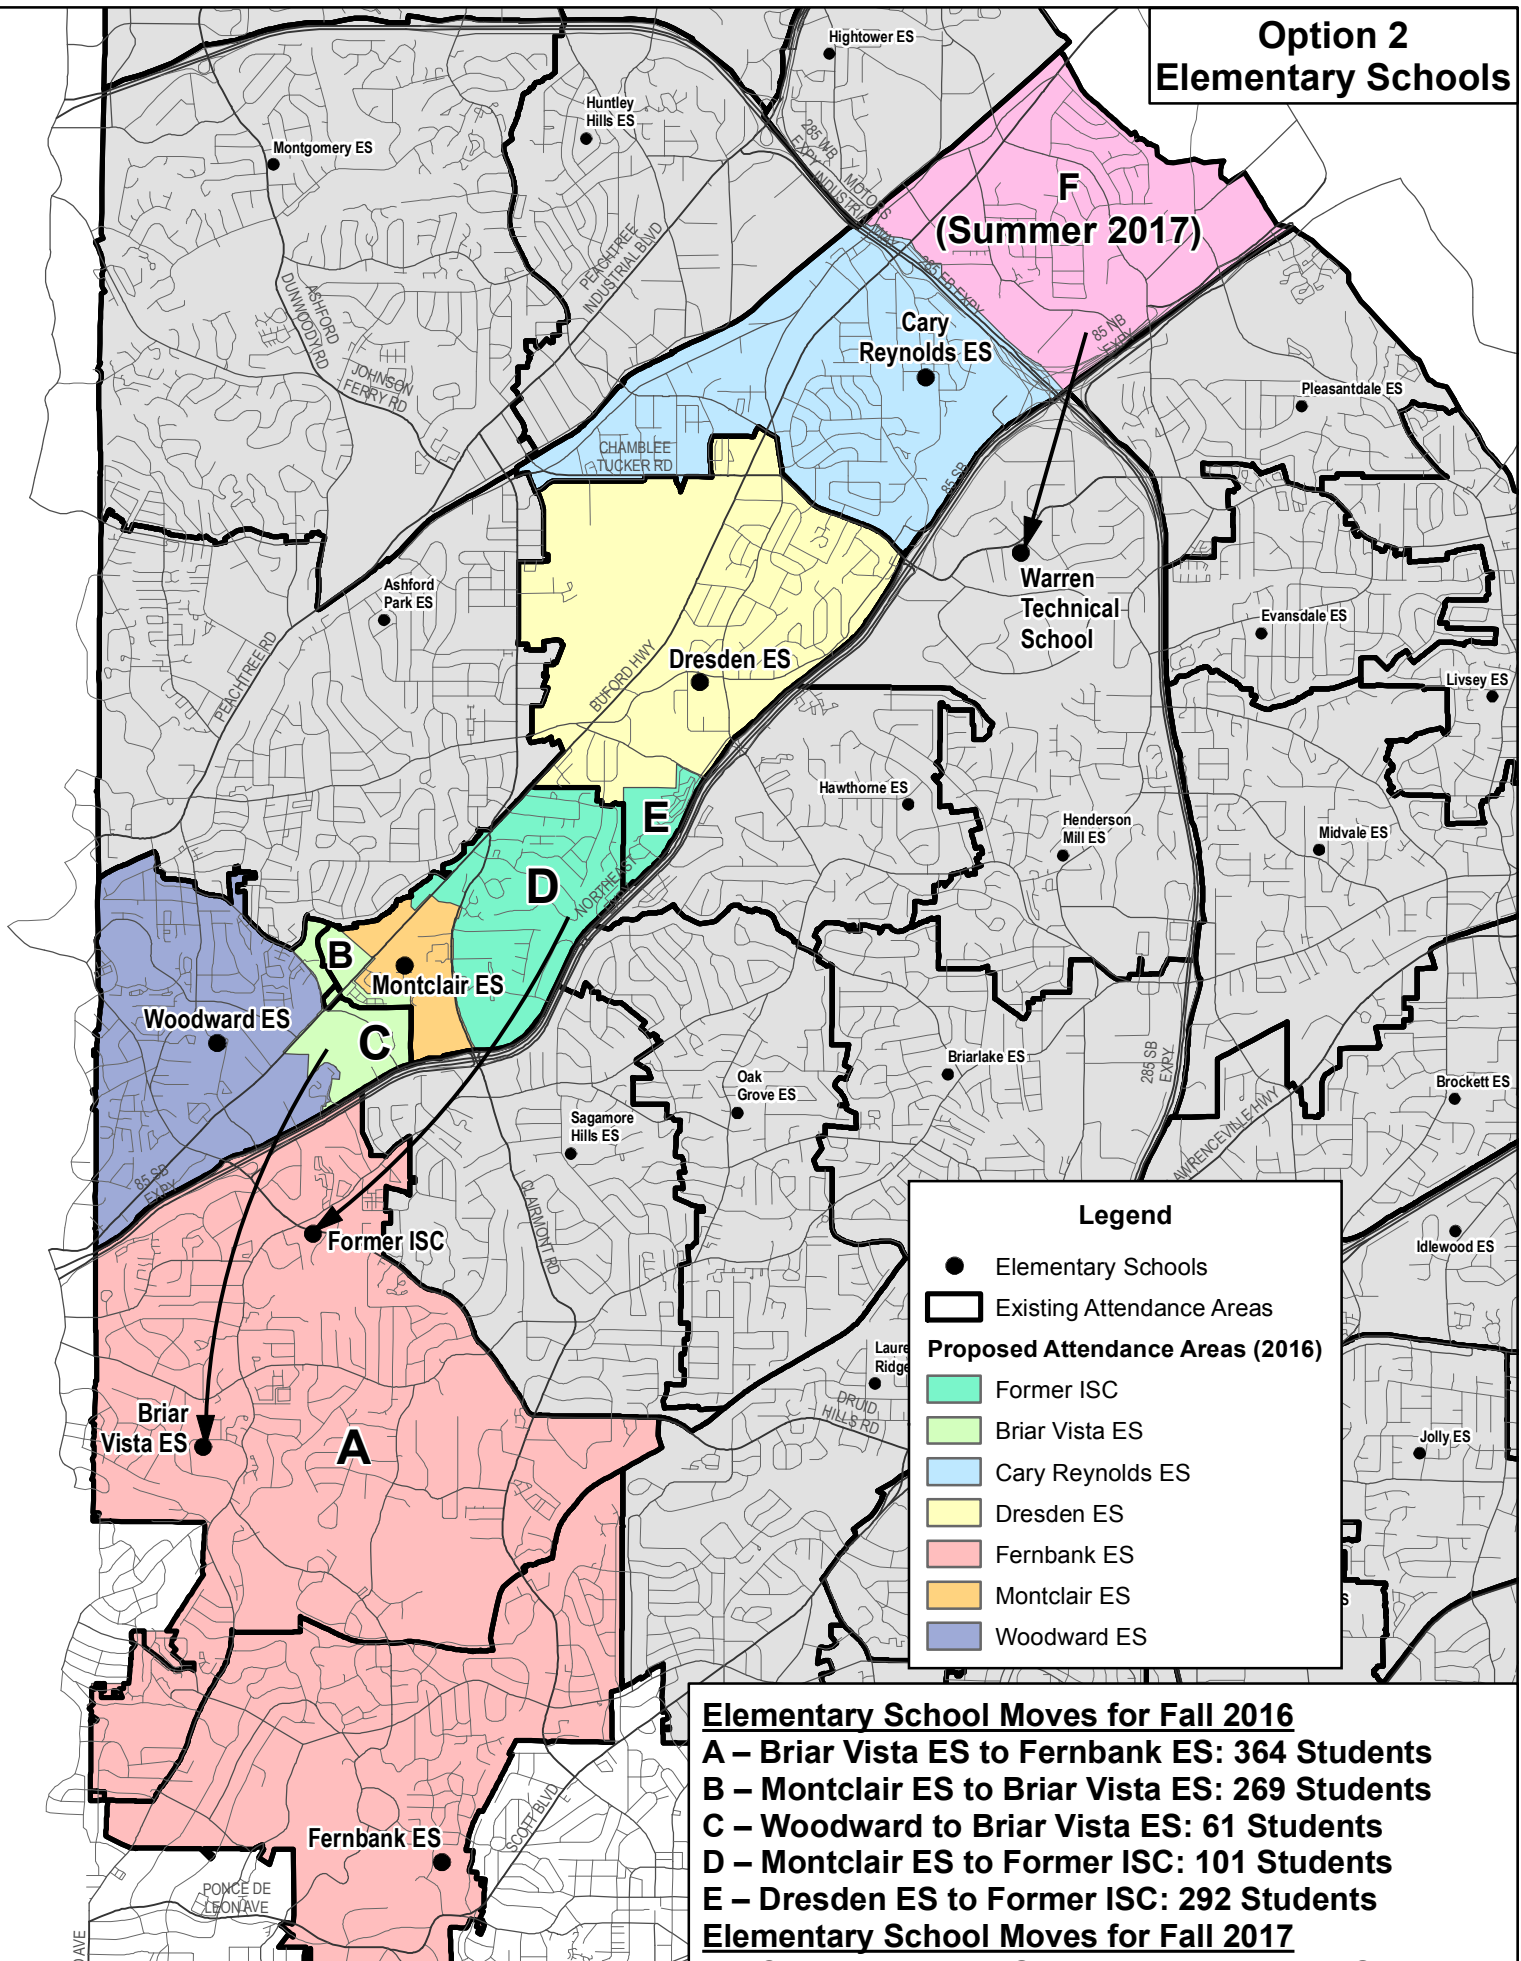

Option 2 Elementary Schools

Legend

- Elementary Schools
- ▭ Existing Attendance Areas
- Proposed Attendance Areas (2016)**
- ▭ Former ISC
- ▭ Briar Vista ES
- ▭ Cary Reynolds ES
- ▭ Dresden ES
- ▭ Fernbank ES
- ▭ Montclair ES
- ▭ Woodward ES

Elementary School Moves for Fall 2016
A – Briar Vista ES to Fernbank ES: 364 Students
B – Montclair ES to Briar Vista ES: 269 Students
C – Woodward to Briar Vista ES: 61 Students
D – Montclair ES to Former ISC: 101 Students
E – Dresden ES to Former ISC: 292 Students
Elementary School Moves for Fall 2017
F – Cary Reynolds ES to Warren Tech: 383 Students (Summer 2017)

Note: Number of students shown are estimates and are subject to change