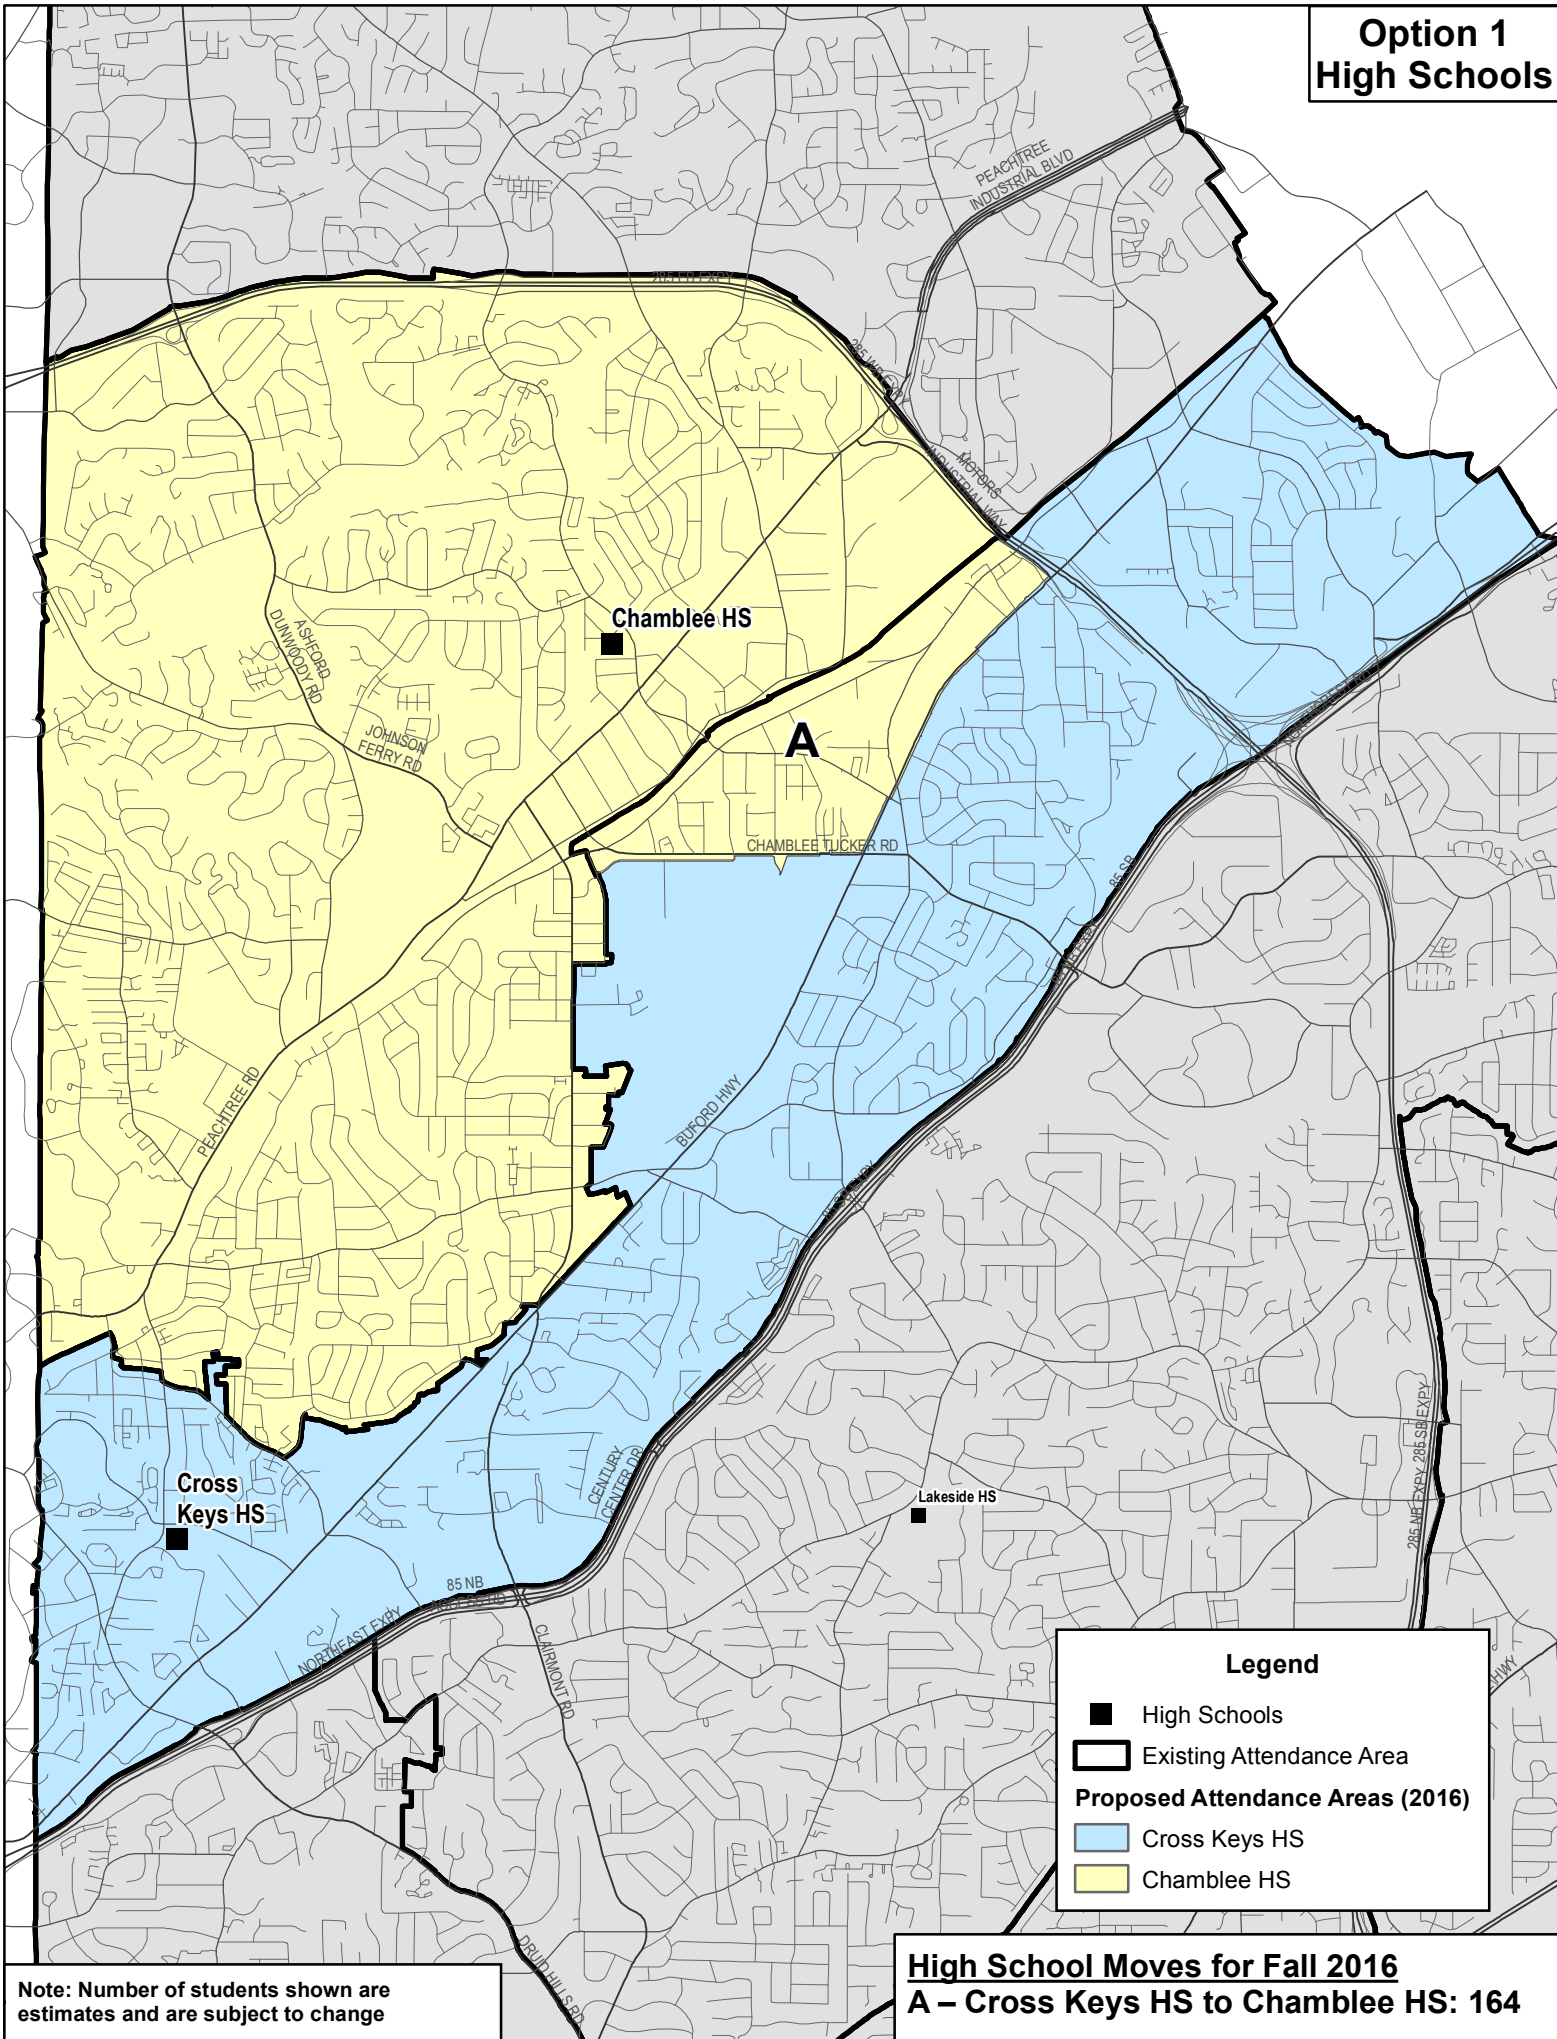

Option 1 High Schools

Note: Number of students shown are estimates and are subject to change

High School Moves for Fall 2016
A – Cross Keys HS to Chamblee HS: 164