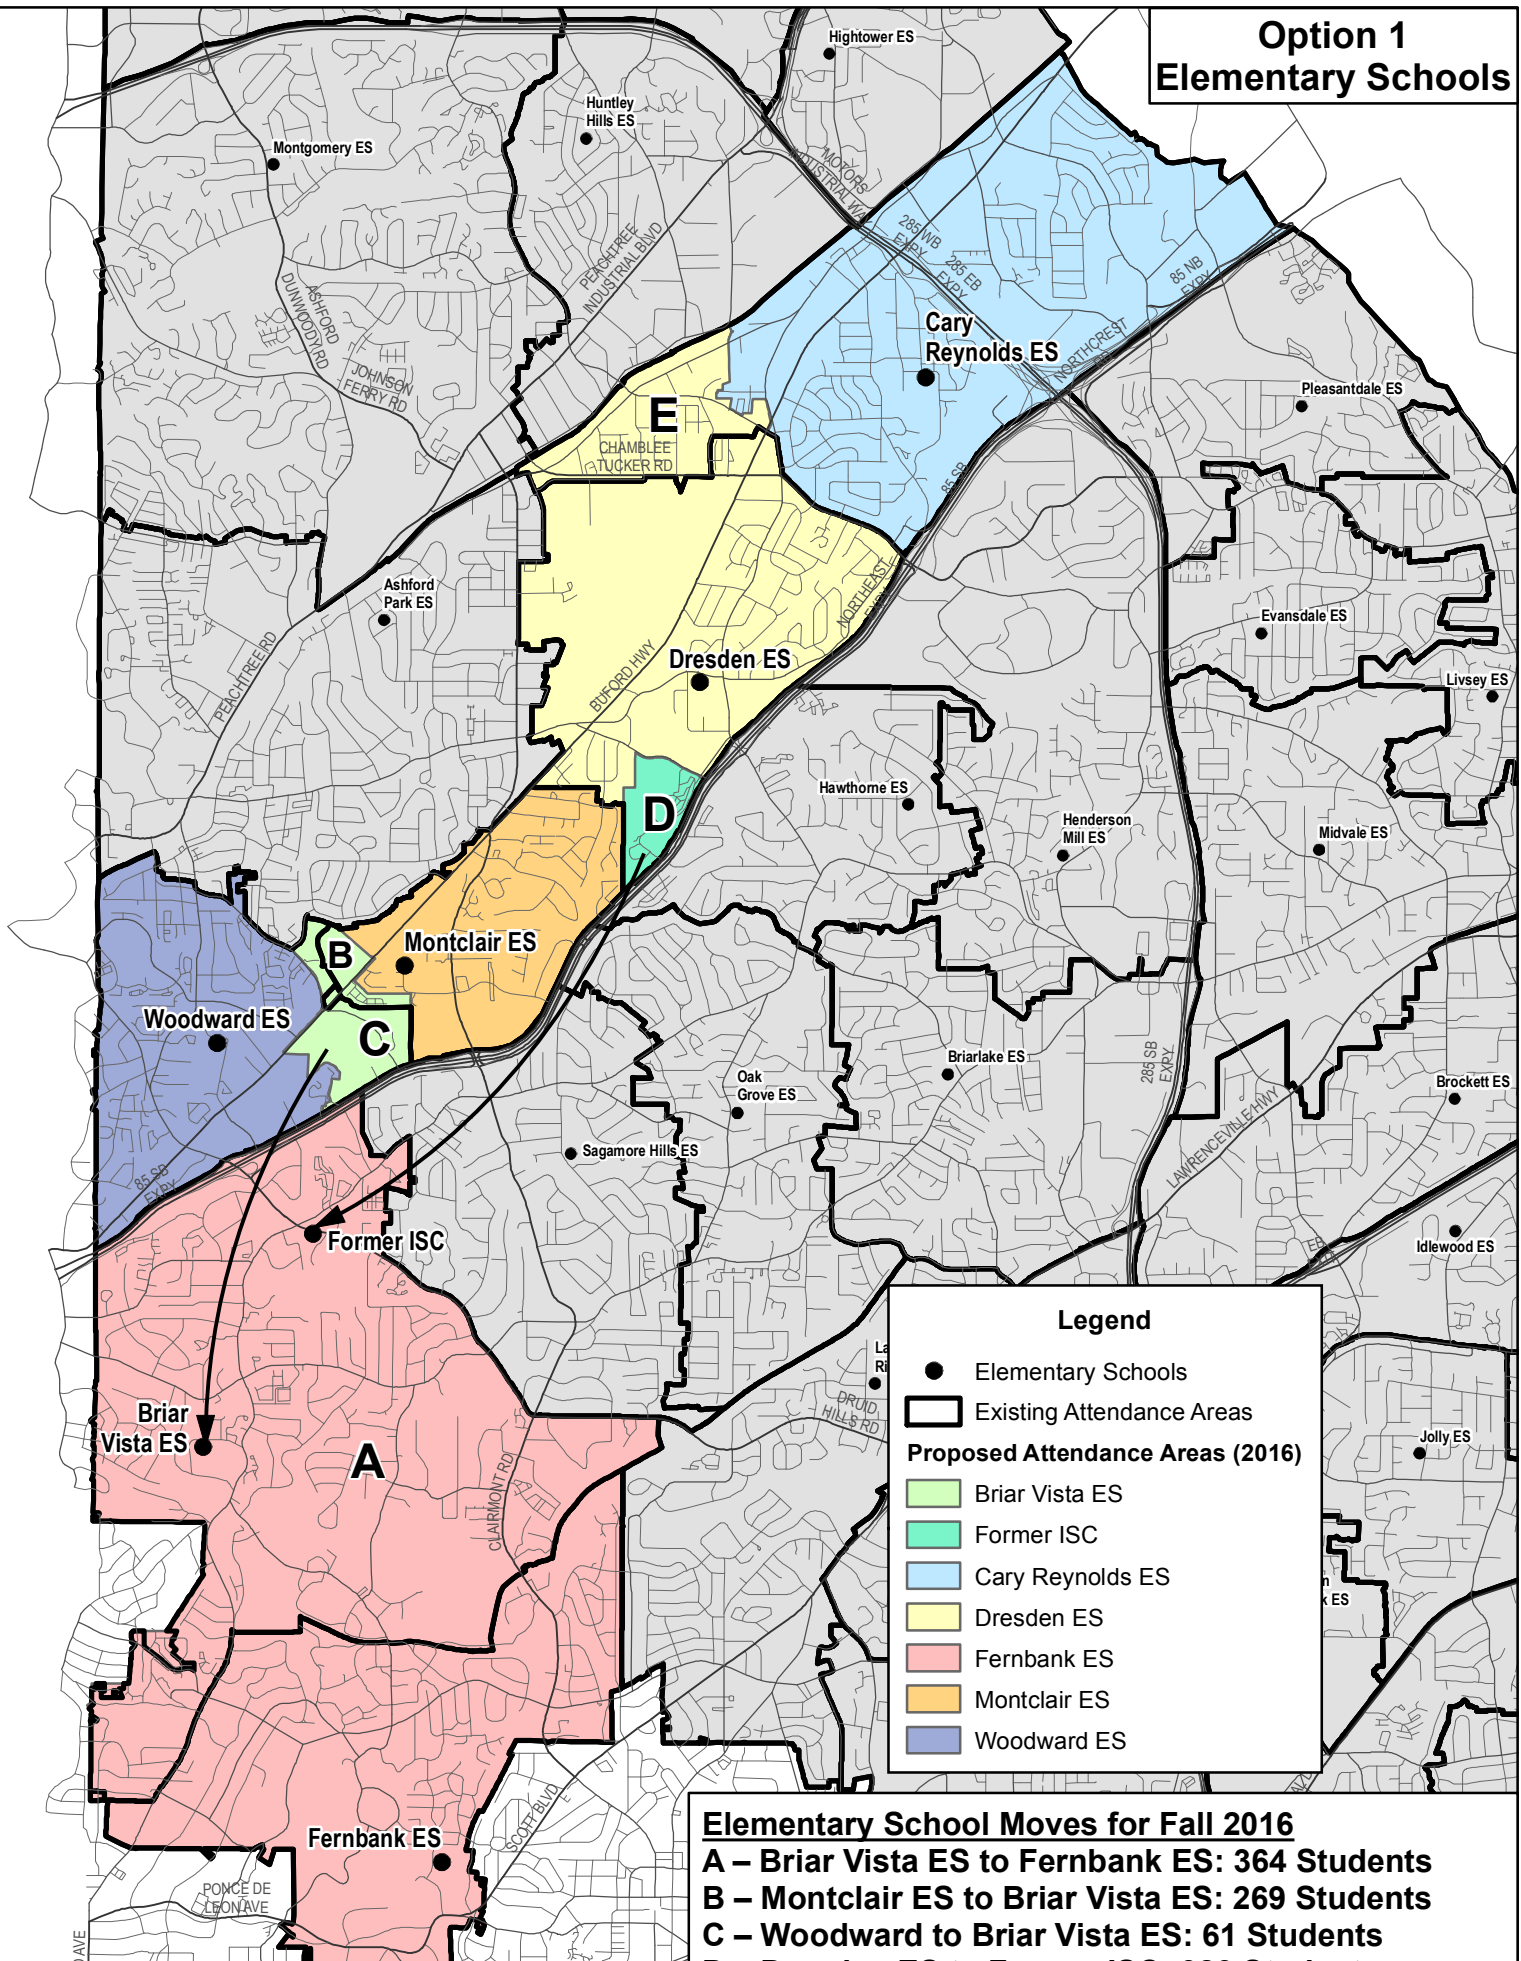

Option 1 Elementary Schools

Legend

- Elementary Schools
- ▭ Existing Attendance Areas

Proposed Attendance Areas (2016)

- ▭ Briar Vista ES
- ▭ Former ISC
- ▭ Cary Reynolds ES
- ▭ Dresden ES
- ▭ Fernbank ES
- ▭ Montclair ES
- ▭ Woodward ES

Elementary School Moves for Fall 2016

- A** – Briar Vista ES to Fernbank ES: 364 Students
- B** – Montclair ES to Briar Vista ES: 269 Students
- C** – Woodward to Briar Vista ES: 61 Students
- D** – Dresden ES to Former ISC: 383 Students
- E** – Cary Reynolds ES to Dresden ES: 283 Students

Note: Number of students shown are estimates and are subject to change