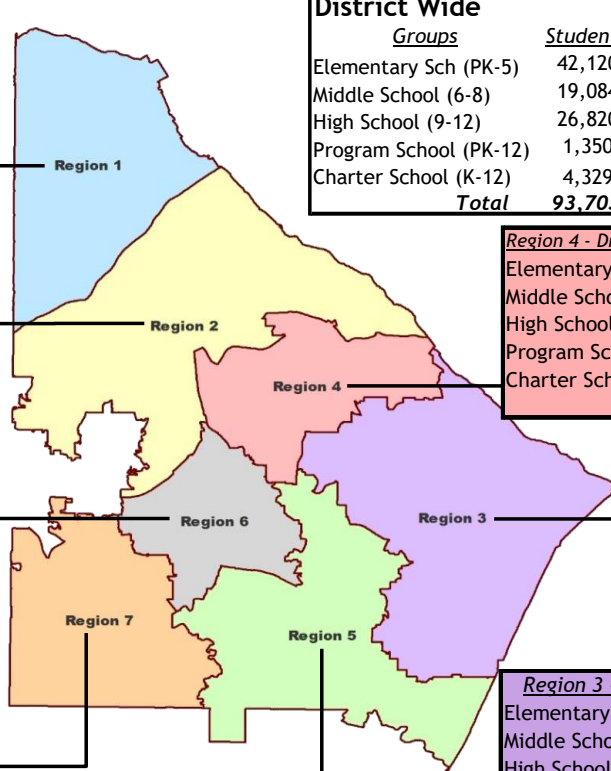

Region 1 - Ms. Peach			
	Students	Schools	FRL
Elementary Sch (PK-5)	10,154	17	3,815
Middle School (6-8)	4,063	3	1,605
High School (9-12)	5,488	3	1,698
Program School (PK-12)	65	1	18
Charter School (K-12)	633	2	279
Total	20,403	26	7,415

Region 2 - Mr. Arnold			
	Students	Schools	FRL
Elementary Sch (PK-5)	8,033	17	3,276
Middle School (6-8)	3,540	3	1,459
High School (9-12)	5,083	3	1,526
Program School (PK-12)	235	2	54
Charter School (K-12)	2,093	3	502
Total	18,984	28	6,817

Region 6 - Dr. Alexander(i)			
	Students	Schools	FRL
Elementary Sch (PK-5)	2,910	7	1,965
Middle School (6-8)	1,476	2	927
High School (9-12)	2,125	3	989
Program School (PK-12)	653	3	189
Charter School (K-12)	559	1	352
Total	7,723	16	4,422

Region 7 - Dr. Swanson			
	Students	Schools	FRL
Elementary Sch (PK-5)	5,249	9	3,175
Middle School (6-8)	1,660	2	1,054
High School (9-12)	1,944	2	1,076
Program School (PK-12)	195	1	78
Charter School (K-12)	0	0	0
Total	9,048	14	5,383