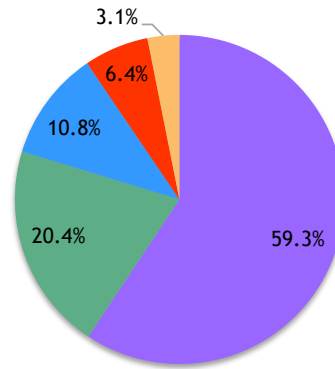

DeKalb County School District Demographics (2021-22 School Year)

Total DCSD Student Population

93,703

51.2%

48.8%

Racial Breakdown

- Black: 55,602 (59%)
- Hispanic: 19,092 (20%)
- White: 10,127 (11%)
- Asian: 5,951 (6%)
- Other: 2,931 (3%)

Median Household Income by Region

*Size of slice is proportional to household population of the Region

% Eligible for Free & Reduced Lunch

Region 1 - Ms. Peach			
	Students	Schools	FRL
Elementary Sch (PK-5)	10,154	17	3,815
Middle School (6-8)	4,063	3	1,605
High School (9-12)	5,488	3	1,698
Program School (PK-12)	65	1	18
Charter School (K-12)	633	2	279
Total	20,403	26	7,415