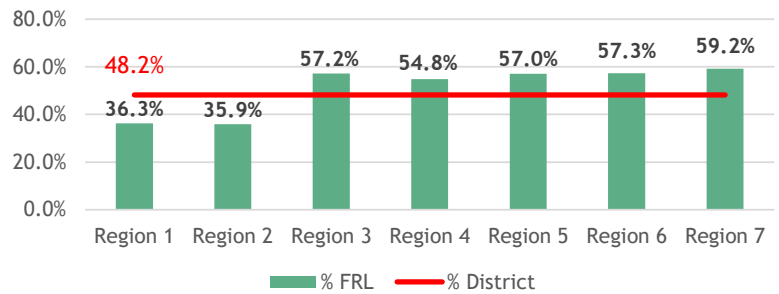

DeKalb County School District Demographics (2021-22 School Year)

Total DCSD Student Population

93,703

51.2%

48.8%

Racial Breakdown

- Black: 55,602 (59%)
- Hispanic: 19,092 (20%)
- White: 10,127 (11%)
- Asian: 5,951 (6%)
- Other: 2,931 (3%)

Median Household Income by Region

*Size of slice is proportional to household population of the Region

% Eligible for Free & Reduced Lunch

Region 1 - Ms. Peach			
	Students	Schools	FRL
Elementary Sch (PK-5)	10,154	17	3,815
Middle School (6-8)	4,063	3	1,605
High School (9-12)	5,488	3	1,698
Program School (PK-12)	65	1	18
Charter School (K-12)	633	2	279
Total	20,403	26	7,415