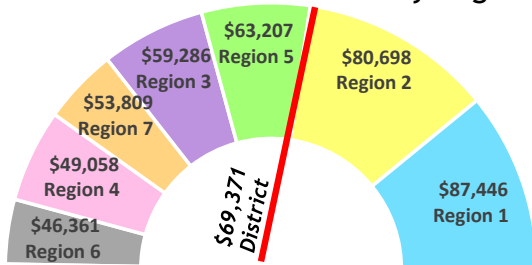

DeKalb County School District Demographics (2021-22 School Year)

Total DCSD Student Population

93,703

51.2%

48.8%

Racial Breakdown

- Black: 55,602 (59%)
- Hispanic: 19,092 (20%)
- White: 10,127 (11%)
- Asian: 5,951 (6%)
- Other: 2,931 (3%)

Median Household Income by Region

*Size of slice is proportional to household population of the Region

% Eligible for Free & Reduced Lunch

Region 1 - Ms. Peach			
	Students	Schools	FRL
Elementary Sch (PK-5)	10,154	17	3,815
Middle School (6-8)	4,063	3	1,605
High School (9-12)	5,488	3	1,698
Program School (PK-12)	65	1	18
Charter School (K-12)	633	2	279
Total	20,403	26	7,415