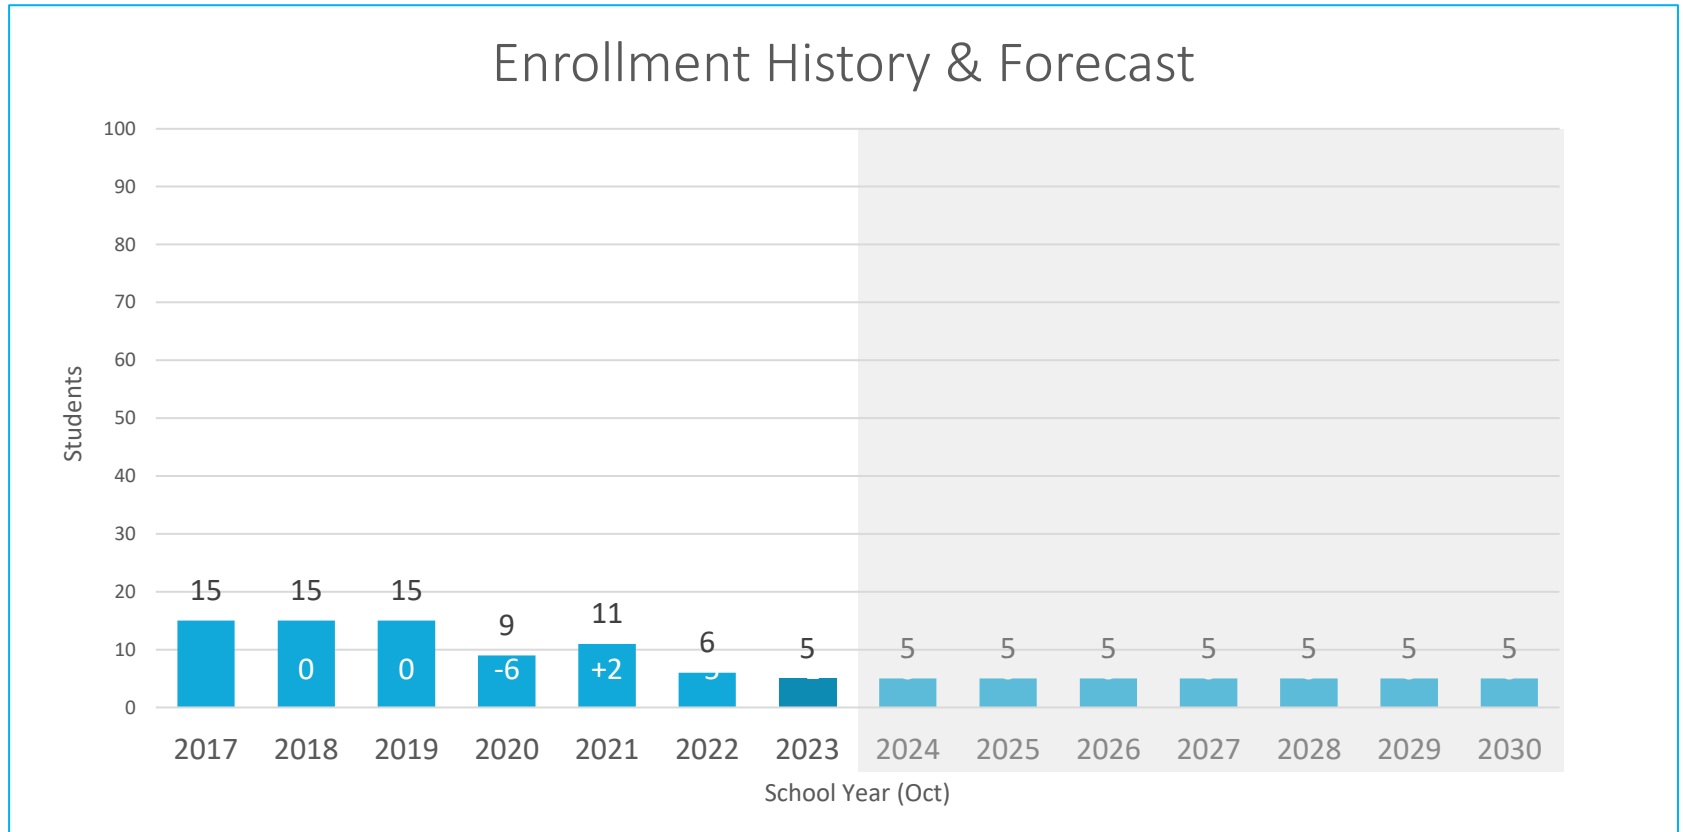

Shadow Rock Center

Year	K-12												K-12 Total	Pre-K P3	PK	P3-12 Total		
	KK	1st	2nd	3rd	4th	5th	6th	7th	8th	9th	10th	11th						12th
2017				3	7	5								15			15	
2018		2	2	4	3	4								15			15	▲
2019				3	7	5								15			15	▲
2020				2	4	3								9			9	▼
2021			1		3	7								11			11	▲
2022			1		1	4								6			6	▼
2023				2	2	1								5			5	▼
2024				1	2	2								5			5	▲
2025				1	2	2								5			5	▲
2026				1	2	2								5			5	▲
2027				1	2	2								5			5	▲
2028				1	2	2								5			5	▲
2029				1	2	2								5			5	▲
2030				1	2	2								5			5	▲

For Fall 2023, enrollment at Shadow Rock Center was slightly down by 1 and is expected to be slightly down by 0 for Fall 2024.