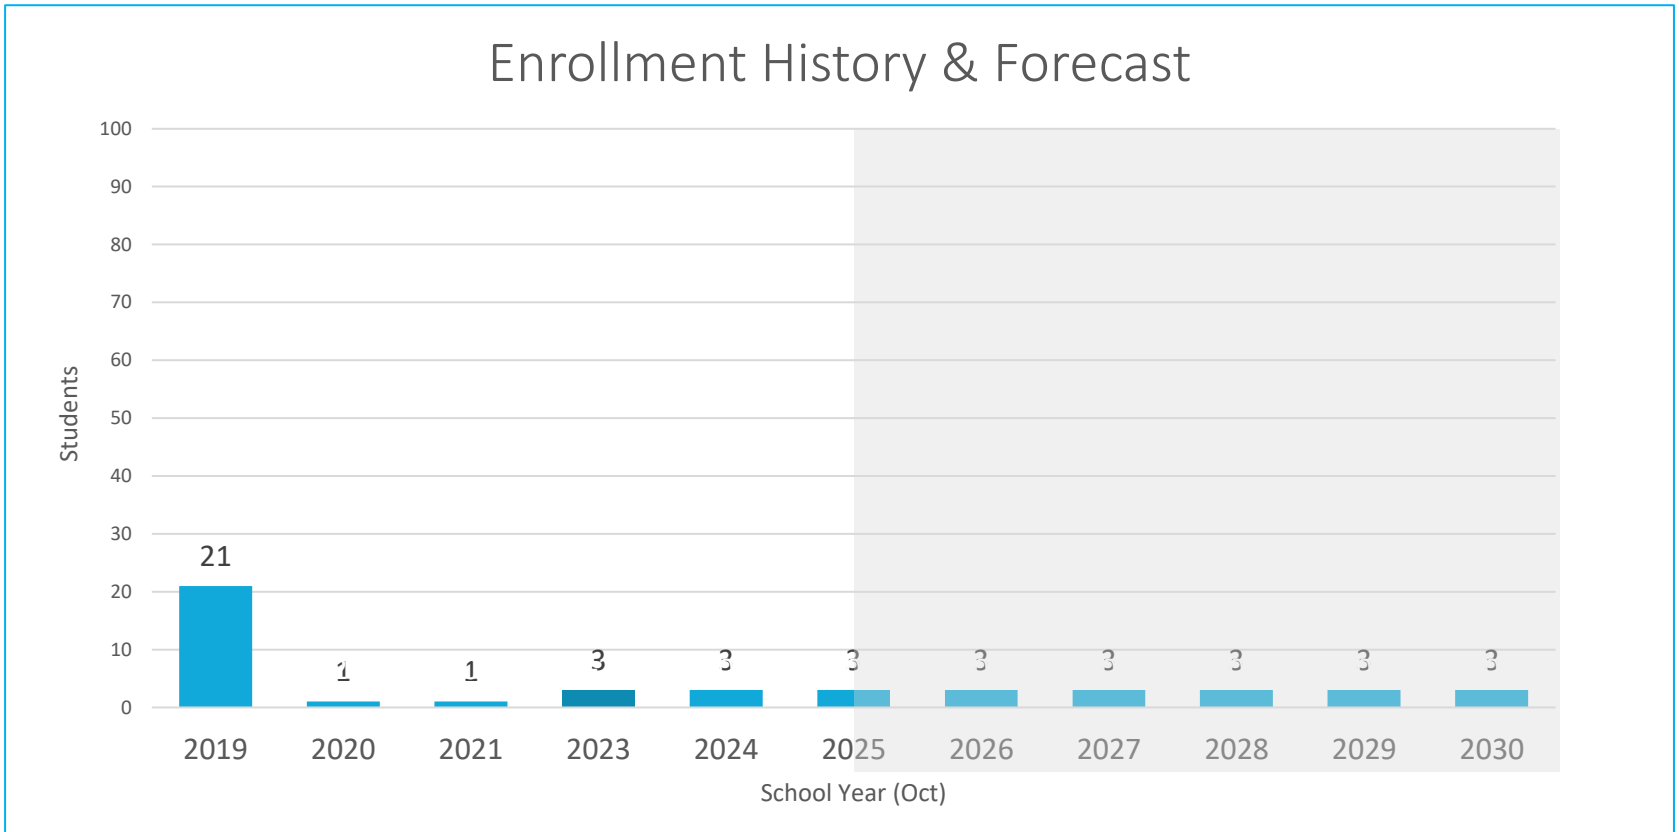

EDC State Schools

Year	K-12												K-12 Total	Pre-K P3	PK	P3-12 Total		
	KK	1st	2nd	3rd	4th	5th	6th	7th	8th	9th	10th	11th						12th
2019			1	1	1		1		2	1	4	1	9	21			21	
2020									1					1			1	▼
2021		1												1			1	▲
2023									1		1	1		3			3	▲
2024										1		1	1	3			3	▲
2025											1	1	1	3			3	▲
2026											1	1	1	3			3	▲
2027												1	1	3			3	▲
2028												1	1	3			3	▲
2029											1	1	1	3			3	▲
2030											1	1	1	3			3	▲
0																		▼
0																		▲
0																		▲

For Fall 2023, enrollment at EDC State Schools was slightly down by 0 and is expected to be slightly down by 0 for Fall 2024.