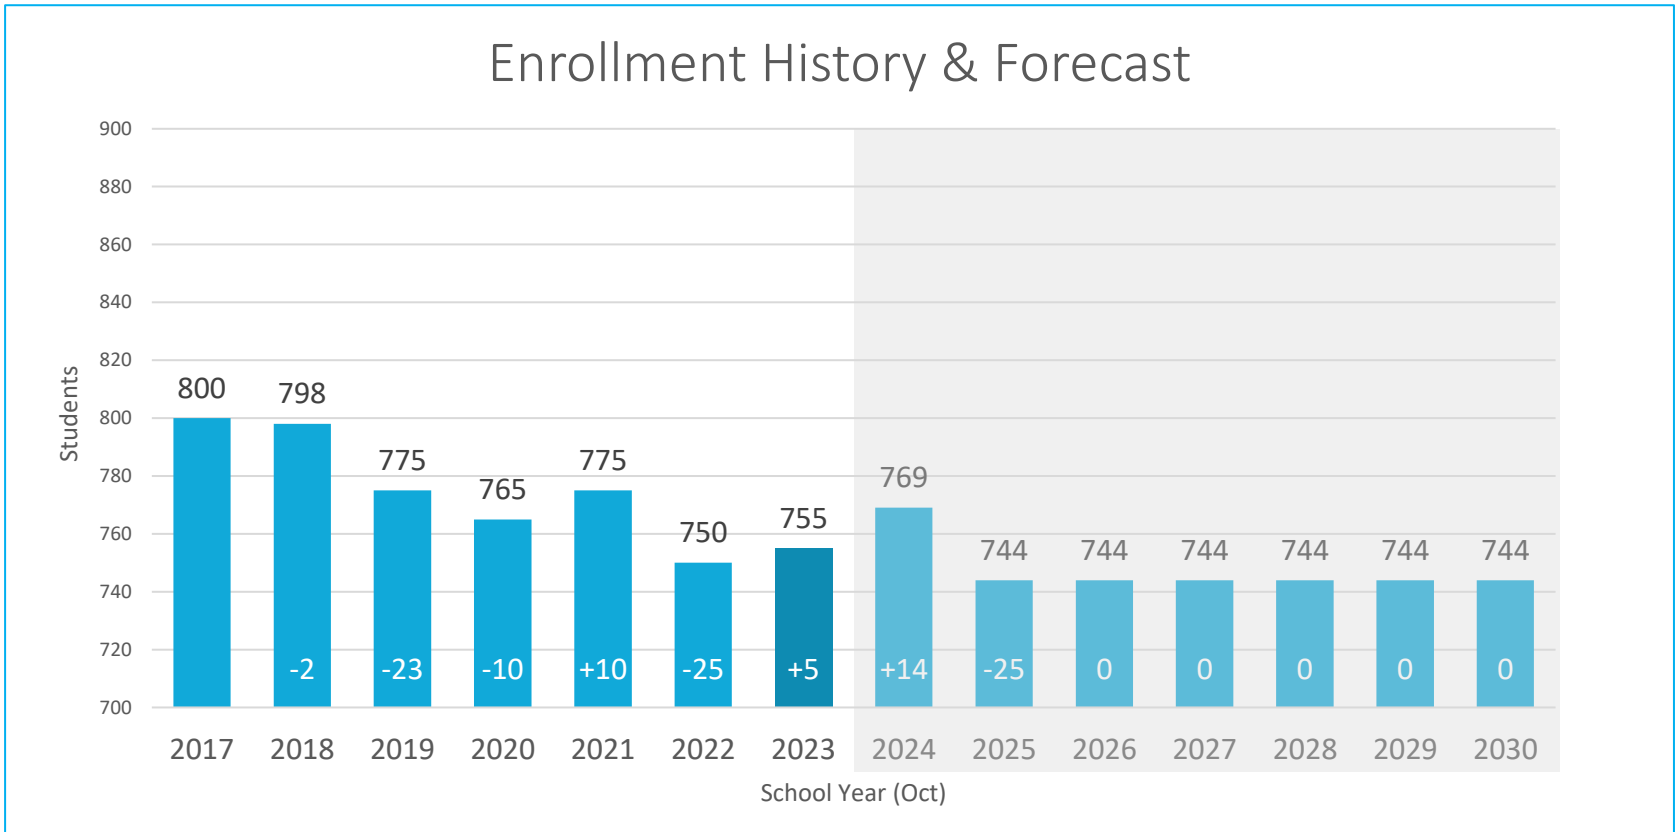

Champion Theme

Year	K-12												K-12 Total	Pre-K P3	PK	P3-12 Total			
	KK	1st	2nd	3rd	4th	5th	6th	7th	8th	9th	10th	11th						12th	
2017							263	269	268						800			800	
2018							272	270	256						798			798	▼
2019							267	262	246						775			775	▼
2020							250	255	260						765			765	▼
2021							249	263	263						775			775	▲
2022							268	233	249						750			750	▼
2023							248	274	233						755			755	▲
2024							248	249	272						769			769	▲
2025							248	249	247						744			744	▼
2026							248	249	247						744			744	▲
2027							248	249	247						744			744	▲
2028							248	249	247						744			744	▲
2029							248	249	247						744			744	▲
2030							248	249	247						744			744	▲

For Fall 2023, enrollment at Champion Theme was slightly up by 5 and is expected to be slightly up by 14 for Fall 2024.