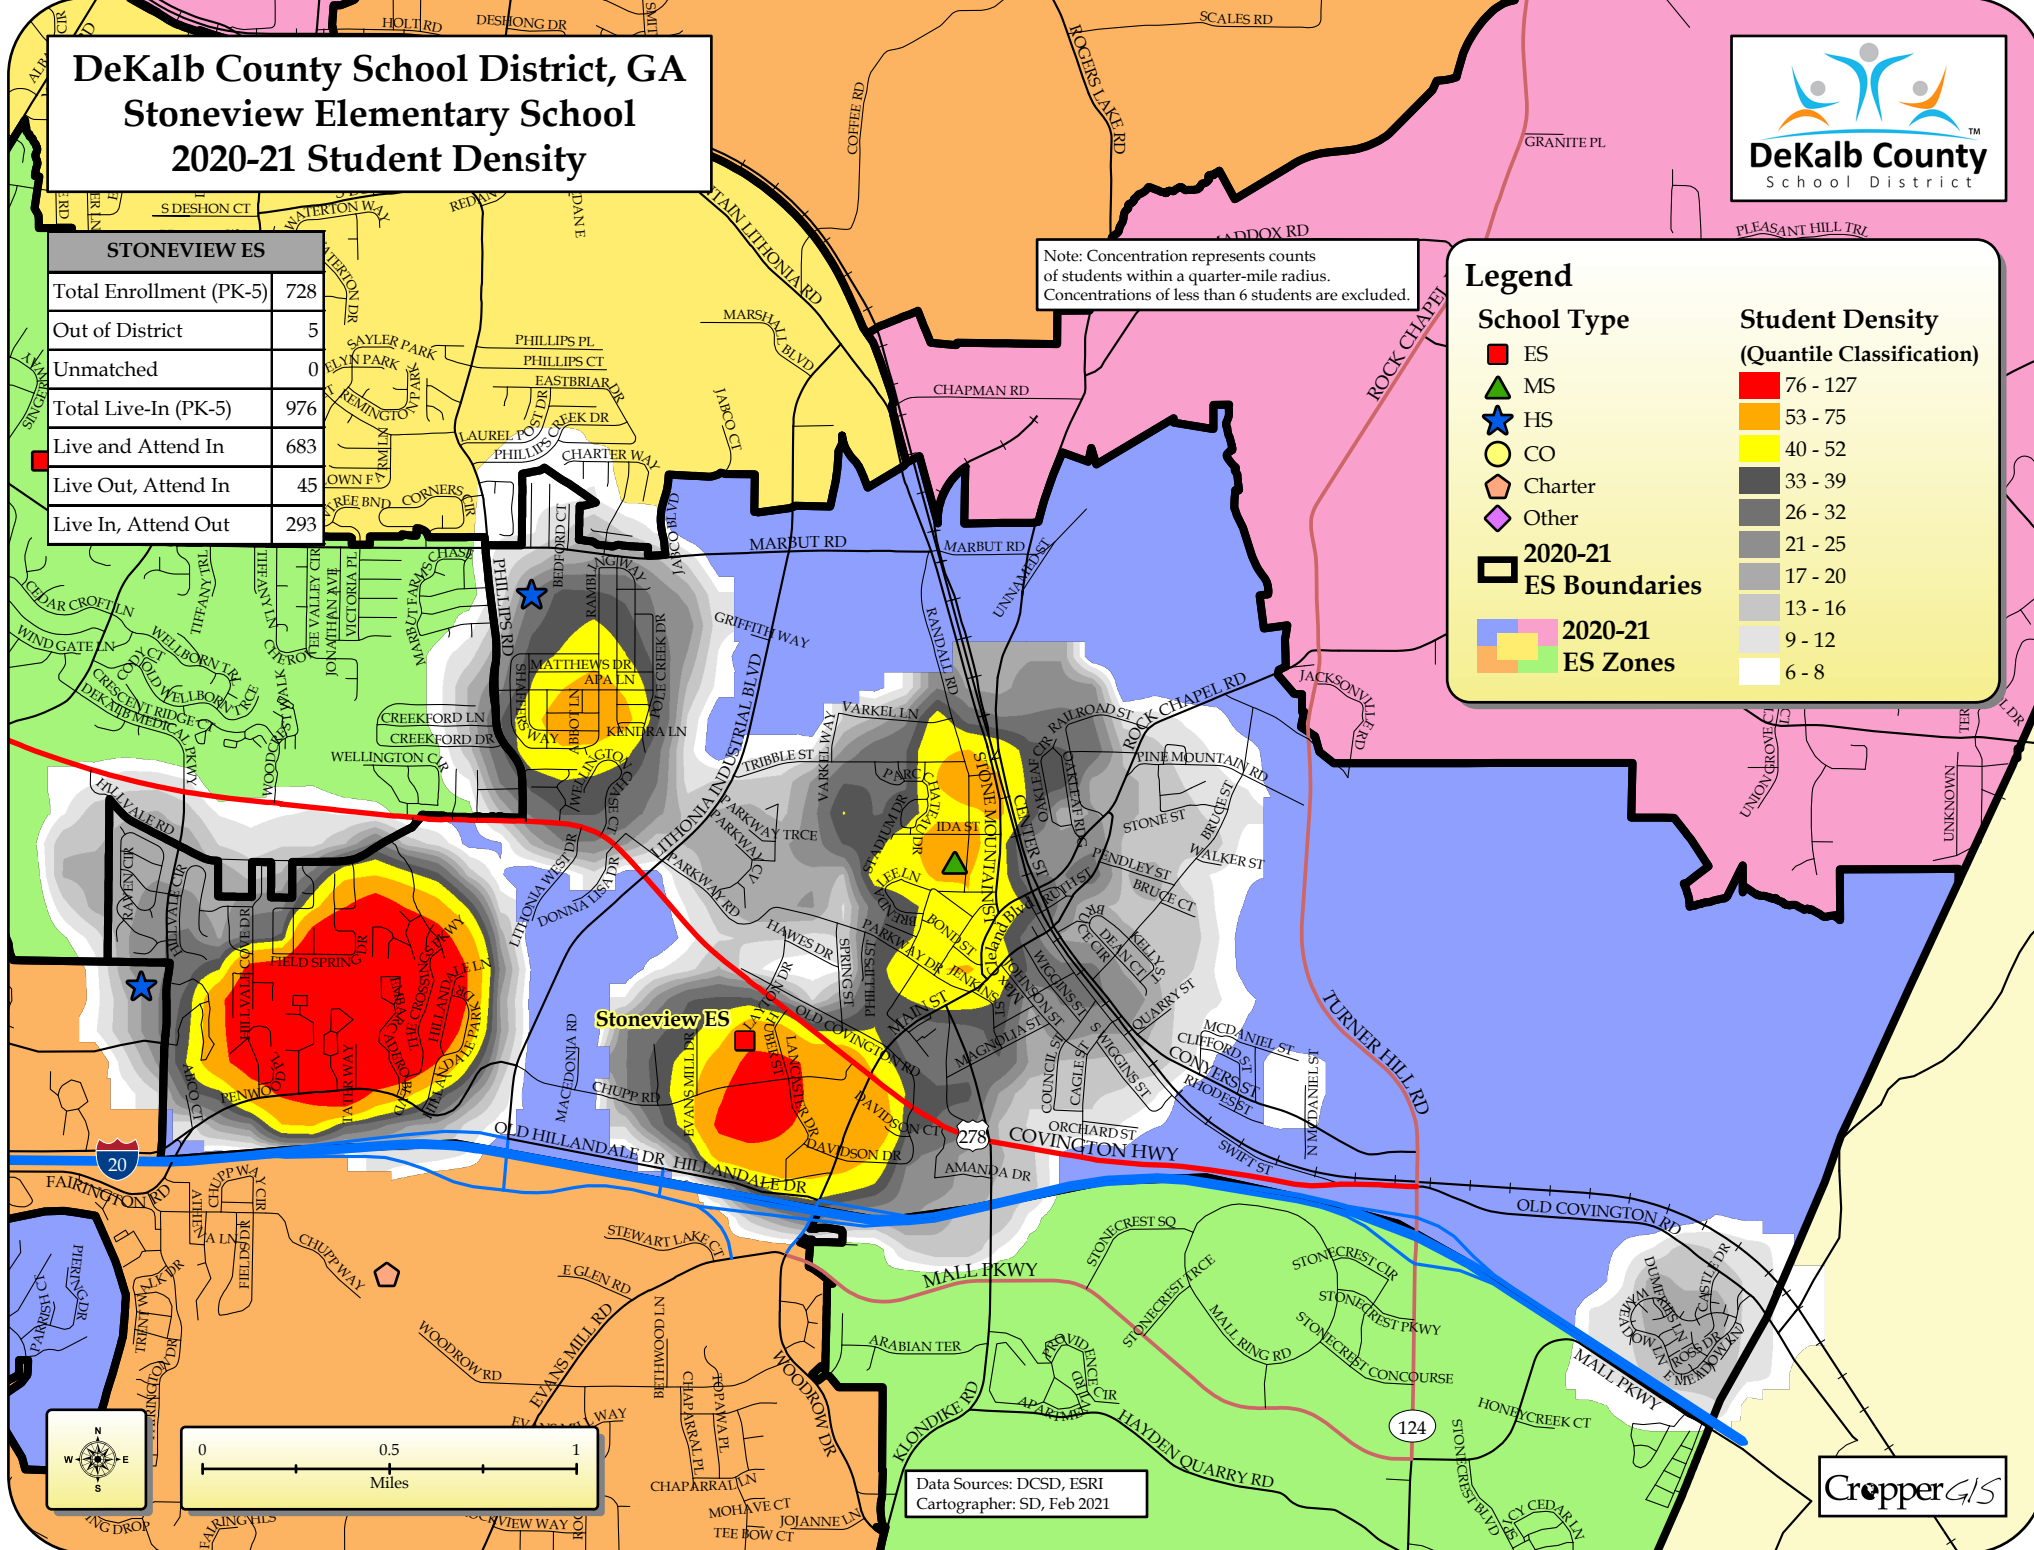

Total: PK-5	926	820	864	824	835	731	787	781	777	773	787	797	812	829	844	856
Change		-106	44	-40	11	-104	56	-6	-4	-4	14	10	15	17	15	12
% Change		-11.4%	5.4%	-4.6%	1.3%	-12.5%	7.7%	-0.8%	-0.5%	-0.5%	1.8%	1.3%	1.9%	2.1%	1.8%	1.4%

DeKalb County School District, GA

Stoneview Elementary School

2020-21 Student Density

STONEVIEW ES	
Total Enrollment (PK-5)	728
Out of District	5
Unmatched	0
Total Live-In (PK-5)	976
Live and Attend In	683
Live Out, Attend In	45
Live In, Attend Out	293

Note: Concentration represents counts of students within a quarter-mile radius. Concentrations of less than 6 students are excluded.

Legend

School Type

- ES
- MS
- HS
- CO
- Charter
- Other
- 2020-21 ES Boundaries
- 2020-21 ES Zones

Student Density (Quantile Classification)

- 76 - 127
- 53 - 75
- 40 - 52
- 33 - 39
- 26 - 32
- 21 - 25
- 17 - 20
- 13 - 16
- 9 - 12
- 6 - 8

Data Sources: DCSD, ESRI
Cartographer: SD, Feb 2021