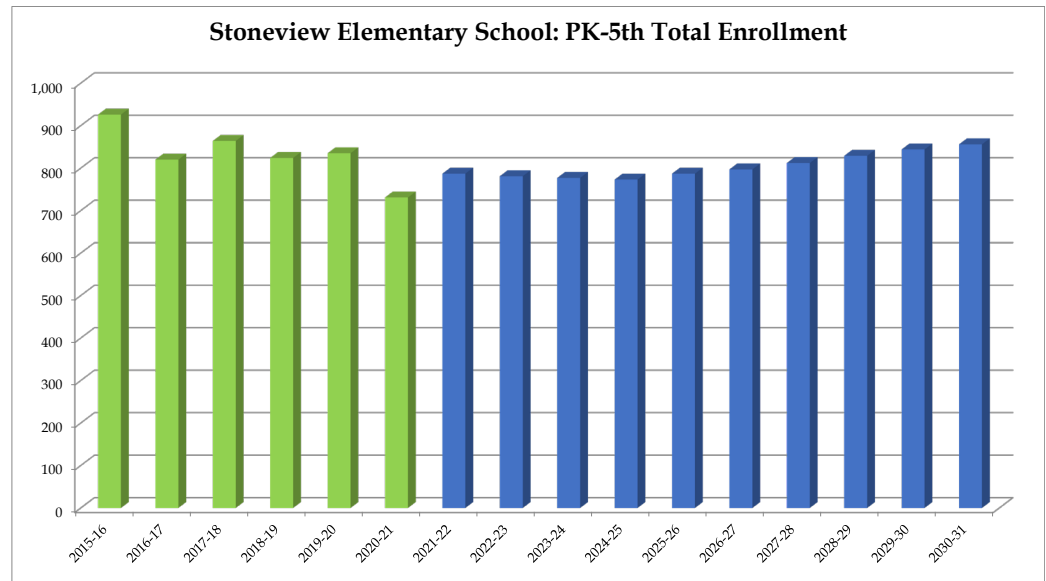

Stoneview Elementary School

	2015-16	2016-17	2017-18	2018-19	2019-20	2020-21	2021-22	2022-23	2023-24	2024-25	2025-26	2026-27	2027-28	2028-29	2029-30	2030-31
PK	31	28	33	40	33	26	30	33	33	33	33	33	33	33	33	33
K	146	134	159	137	143	85	132	131	133	135	137	138	141	143	145	146
1	157	134	136	139	133	116	129	127	126	128	130	132	134	137	139	141
2	154	135	134	125	133	131	115	126	124	123	125	129	131	133	136	138
3	150	137	127	134	146	127	134	116	127	125	124	128	132	134	136	139
4	146	135	129	130	122	125	123	127	110	121	119	119	123	127	129	131
5	142	117	146	119	125	121	124	121	124	108	119	118	118	122	126	128
Total: PK-5	926	820	864	824	835	731	787	781	777	773	787	797	812	829	844	856

Total: PK-5	926	820	864	824	835	731	787	781	777	773	787	797	812	829	844	856
Change		-106	44	-40	11	-104	56	-6	-4	-4	14	10	15	17	15	12
% Change		-11.4%	5.4%	-4.6%	1.3%	-12.5%	7.7%	-0.8%	-0.5%	-0.5%	1.8%	1.3%	1.9%	2.1%	1.8%	1.4%

Forecasts developed January 2021

Green cells (2020-2021 and earlier) are historical data

Blue cells (2021-2022 and later) are forecasted years

- Total enrollment is forecasted to increase by 56 students, or 7.7%, between 2020-21 and 2025-26.
 - Enrollment is forecasted to then increase by 69 students or 8.8%, between 2025-26 and 2030-31.
- **In total, enrollment is forecasted to increase by 125 students, or 17.1%, between 2020-21 and 2030-31.**