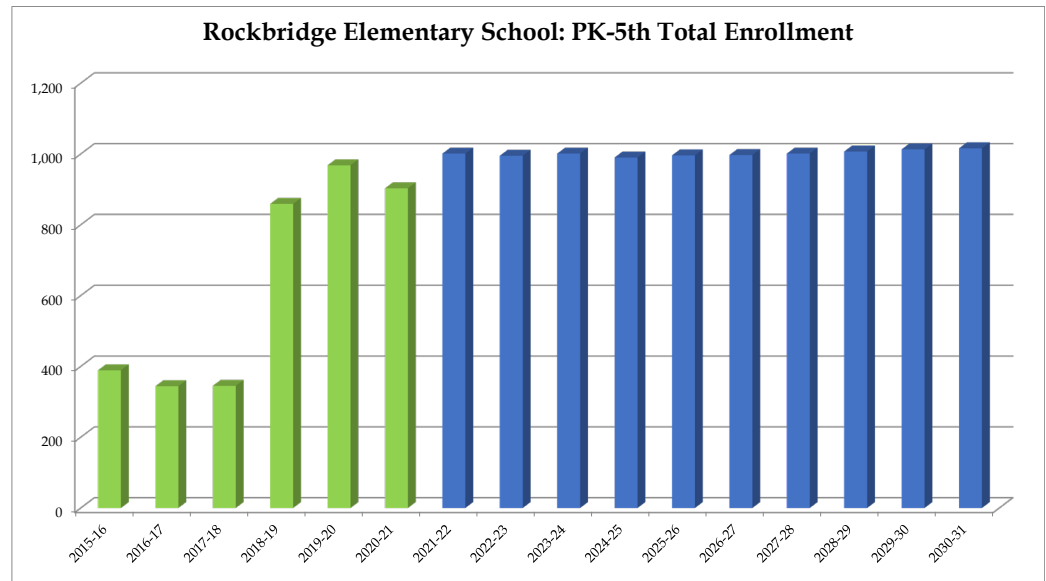

Rockbridge Elementary School

	2015-16	2016-17	2017-18	2018-19	2019-20	2020-21	2021-22	2022-23	2023-24	2024-25	2025-26	2026-27	2027-28	2028-29	2029-30	2030-31
PK	20	19	21	37	33	31	33	33	33	33	33	33	33	33	33	33
K	53	50	44	132	170	110	165	164	165	166	167	167	168	169	170	168
1	55	52	50	124	172	155	163	162	161	162	163	164	165	166	167	168
2	60	57	54	150	151	169	153	158	157	156	157	158	159	160	161	162
3	72	51	57	125	160	153	171	155	160	159	158	159	160	161	162	163
4	74	51	57	146	132	163	155	173	157	162	161	160	161	162	163	164
5	55	64	62	145	150	122	161	150	168	152	157	156	155	156	157	158
Total: PK-5	389	344	345	859	968	903	1001	995	1001	990	996	997	1001	1007	1013	1016

Total: PK-5	389	344	345	859	968	903	1001	995	1001	990	996	997	1001	1007	1013	1016
Change		-45	1	514	109	-65	98	-6	6	-11	6	1	4	6	6	3
% Change		-11.6%	0.3%	149.0%	12.7%	-6.7%	10.9%	-0.6%	0.6%	-1.1%	0.6%	0.1%	0.4%	0.6%	0.6%	0.3%

Forecasts developed January 2021
 Green cells (2020-2021 and earlier) are historical data
 Blue cells (2021-2022 and later) are forecasted years

- Total enrollment is forecasted to increase by 93 students, or 10.3%, between 2020-21 and 2025-26.
 - Enrollment is forecasted to then increase by 20 students or 2.0%, between 2025-26 and 2030-31.
- **In total, enrollment is forecasted to increase by 113 students, or 12.5%, between 2020-21 and 2030-31.**