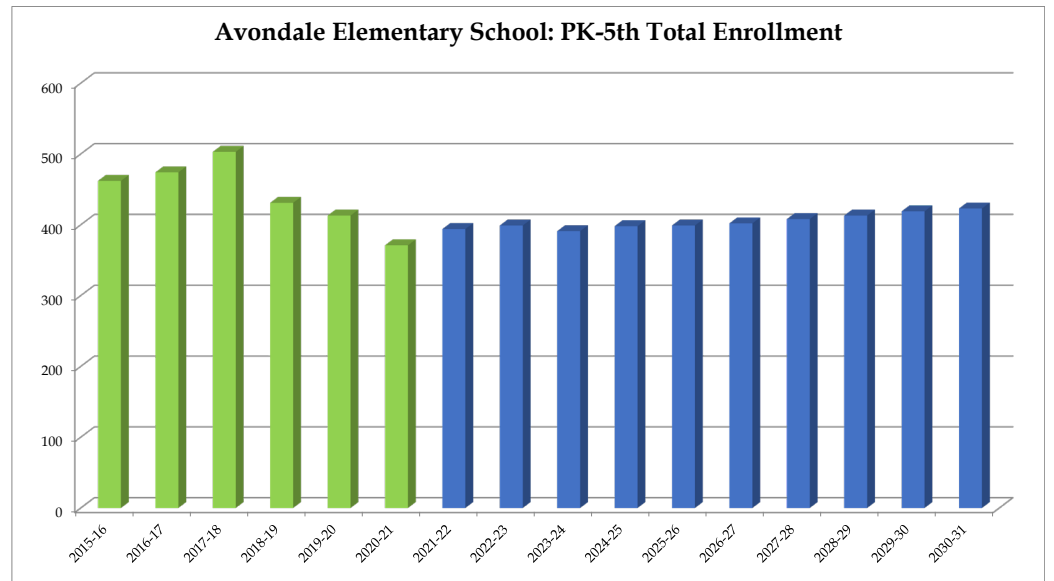

Avondale Elementary School

	2015-16	2016-17	2017-18	2018-19	2019-20	2020-21	2021-22	2022-23	2023-24	2024-25	2025-26	2026-27	2027-28	2028-29	2029-30	2030-31
PK	22	22	21	26	27	20	25	27	27	27	27	27	27	27	27	27
K	75	78	82	57	71	43	63	64	66	67	68	67	68	69	70	69
1	73	73	82	67	64	66	62	61	62	63	64	65	66	67	68	69
2	83	80	85	76	75	59	70	66	65	66	66	67	68	69	70	71
3	78	83	91	70	57	70	55	65	61	60	62	62	63	64	65	66
4	67	69	77	67	57	54	67	52	61	57	57	59	59	60	61	62
5	64	69	65	68	62	59	52	64	49	58	55	55	57	57	58	59
Total: PK-5	462	474	503	431	413	371	394	399	391	398	399	402	408	413	419	423

Total: PK-5	462	474	503	431	413	371	394	399	391	398	399	402	408	413	419	423
Change		12	29	-72	-18	-42	23	5	-8	7	1	3	6	5	6	4
% Change		2.6%	6.1%	-14.3%	-4.2%	-10.2%	6.2%	1.3%	-2.0%	1.8%	0.3%	0.8%	1.5%	1.2%	1.5%	1.0%

Forecasts developed January 2021
 Green cells (2020-2021 and earlier) are historical data
 Blue cells (2021-2022 and later) are forecasted years

- Total enrollment is forecasted to increase by 28 students, or 7.5%, between 2020-21 and 2025-26.
 - Enrollment is forecasted to then increase by 24 students or 6.0%, between 2025-26 and 2030-31.
- **In total, enrollment is forecasted to increase by 52 students, or 14.0%, between 2020-21 and 2030-31.**