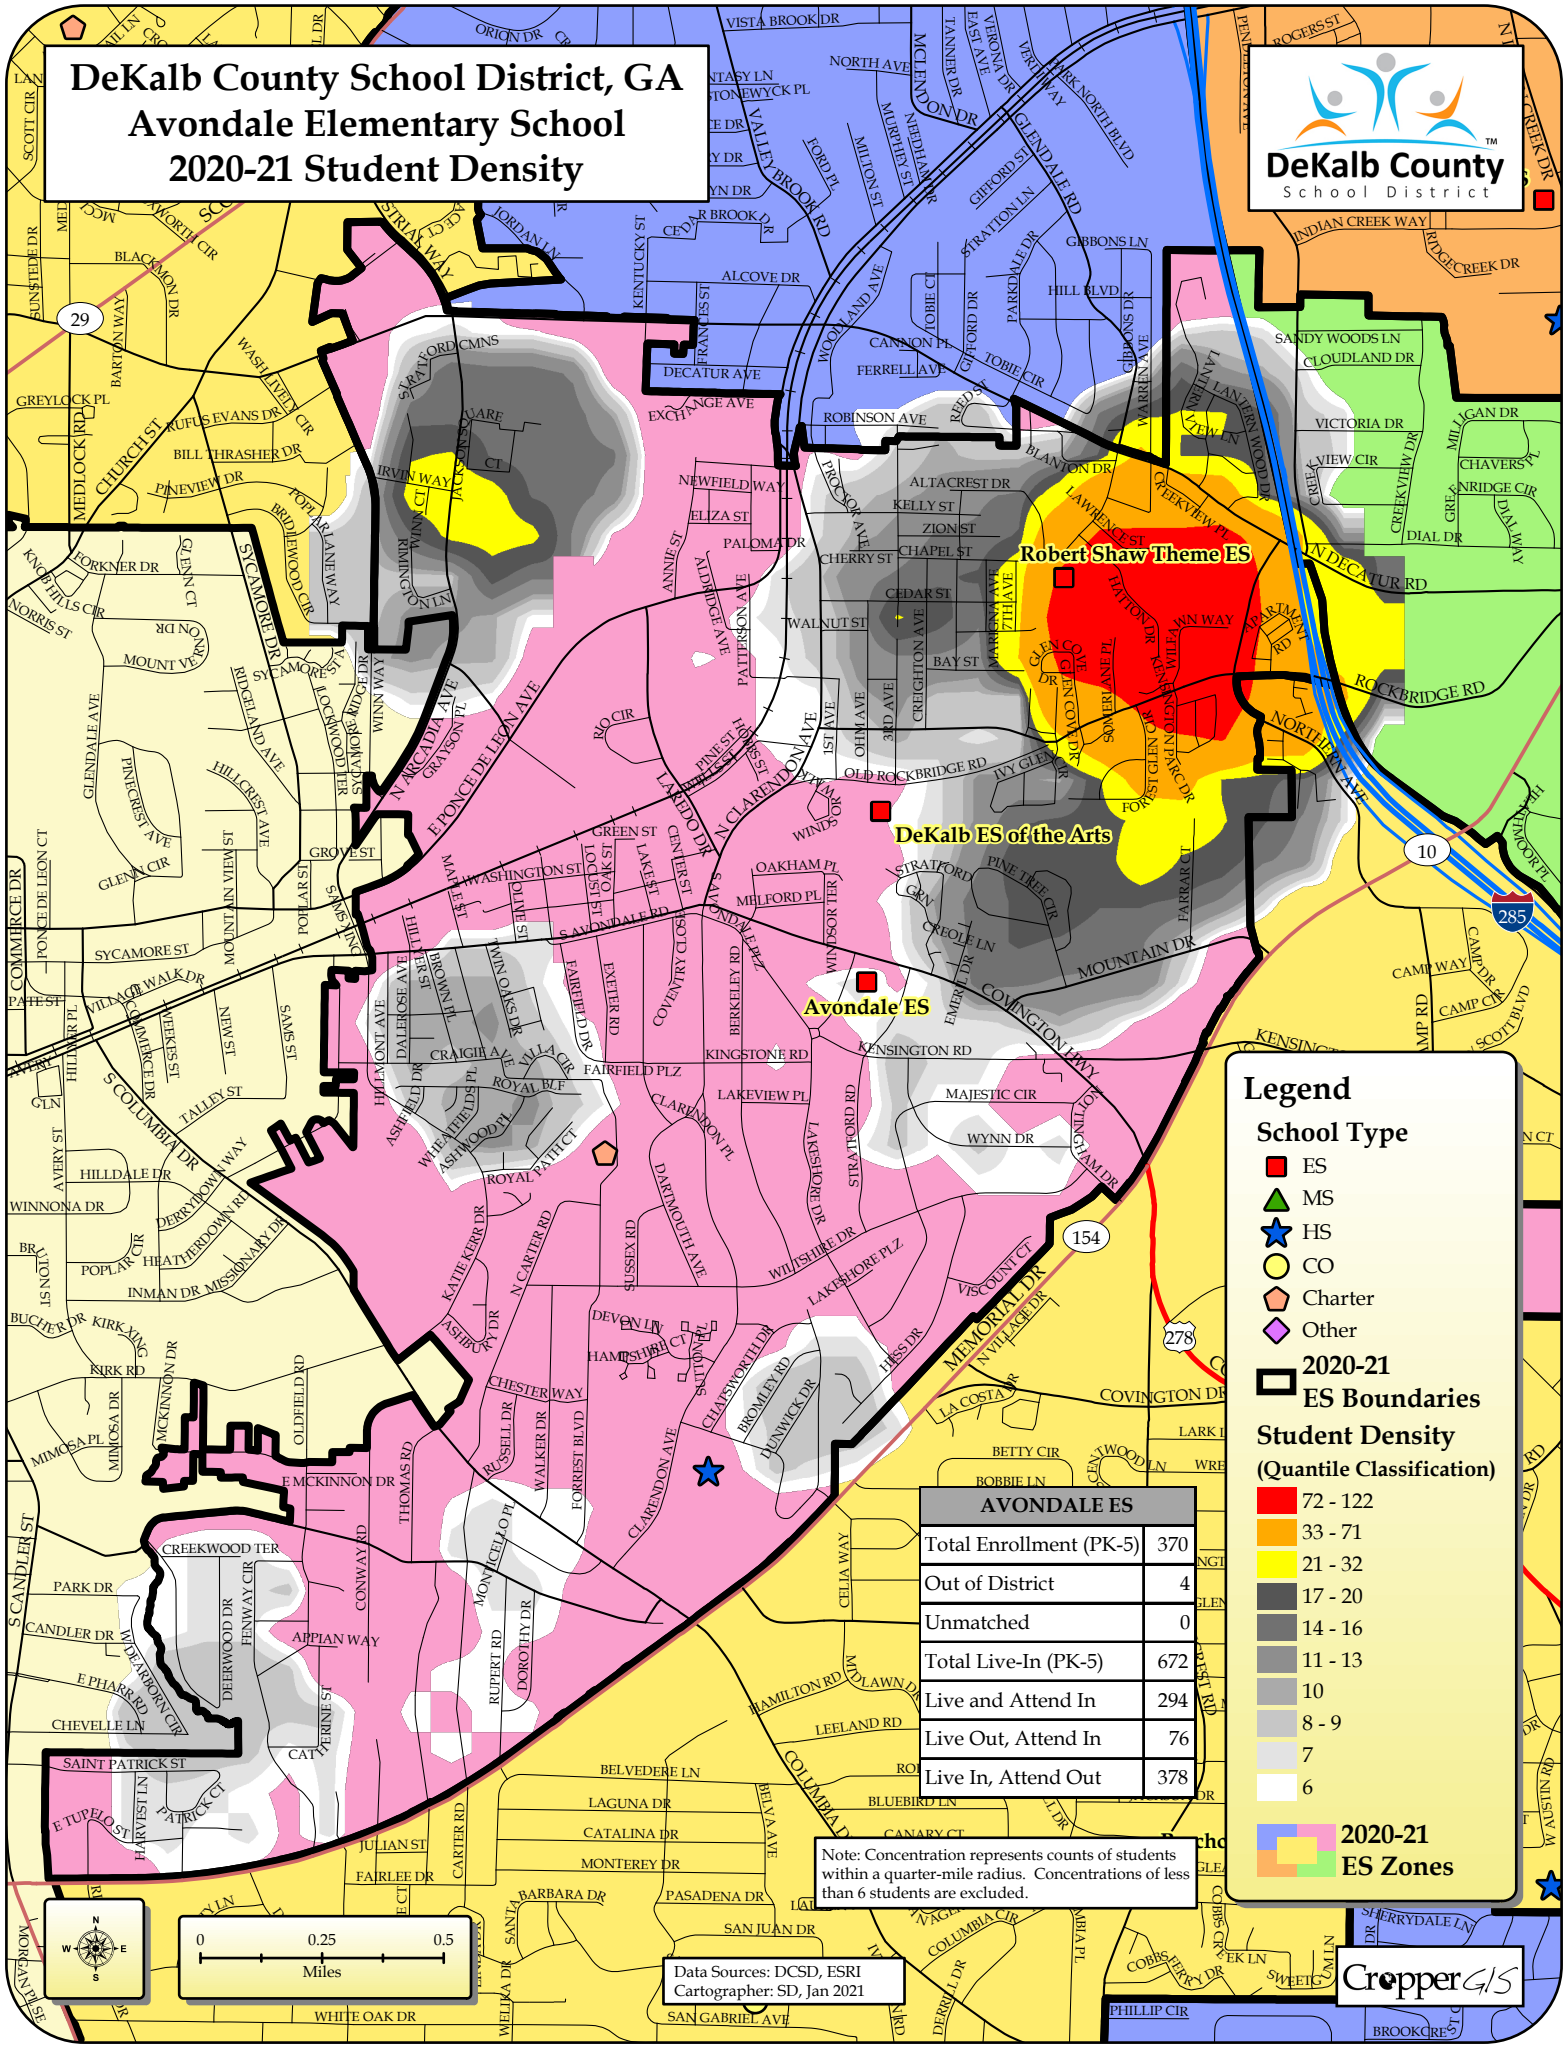

DeKalb County School District, GA

Avondale Elementary School

2020-21 Student Density

AVONDALE ES	
Total Enrollment (PK-5)	370
Out of District	4
Unmatched	0
Total Live-In (PK-5)	672
Live and Attend In	294
Live Out, Attend In	76
Live In, Attend Out	378

Note: Concentration represents counts of students within a quarter-mile radius. Concentrations of less than 6 students are excluded.

Data Sources: DCSD, ESRI
Cartographer: SD, Jan 2021