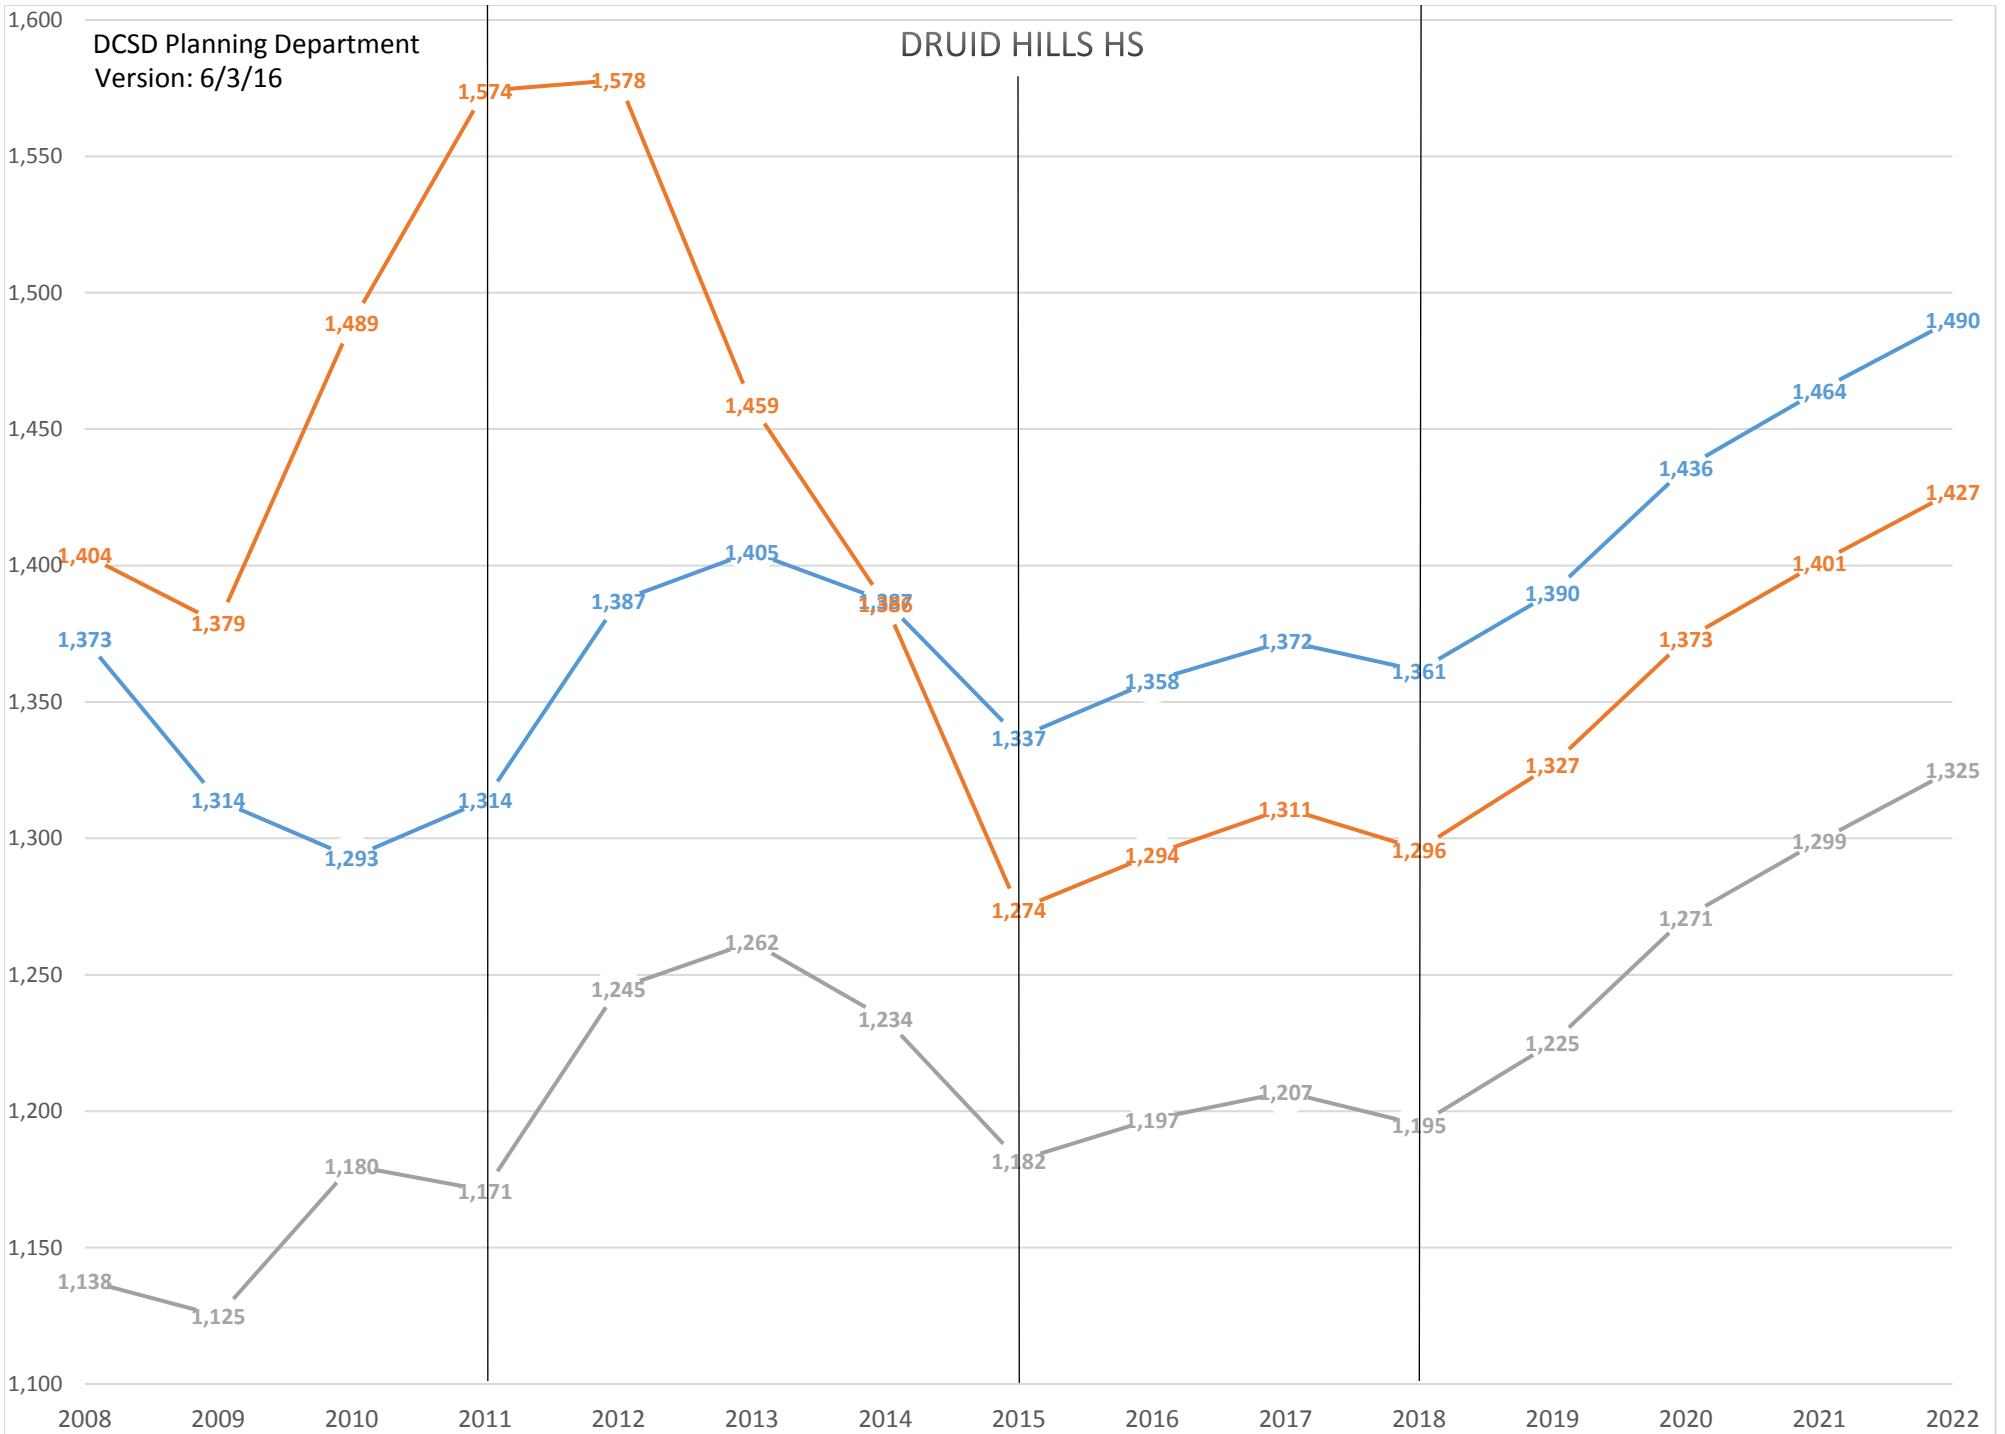

DCSD Planning Department
Version: 6/3/16

DRUID HILLS HS

— All   — Enrollment   — ResAttendee

All forecasts are estimates only and are subject to change as data and assumptions are updated.
Based on March 2016 attendance areas.