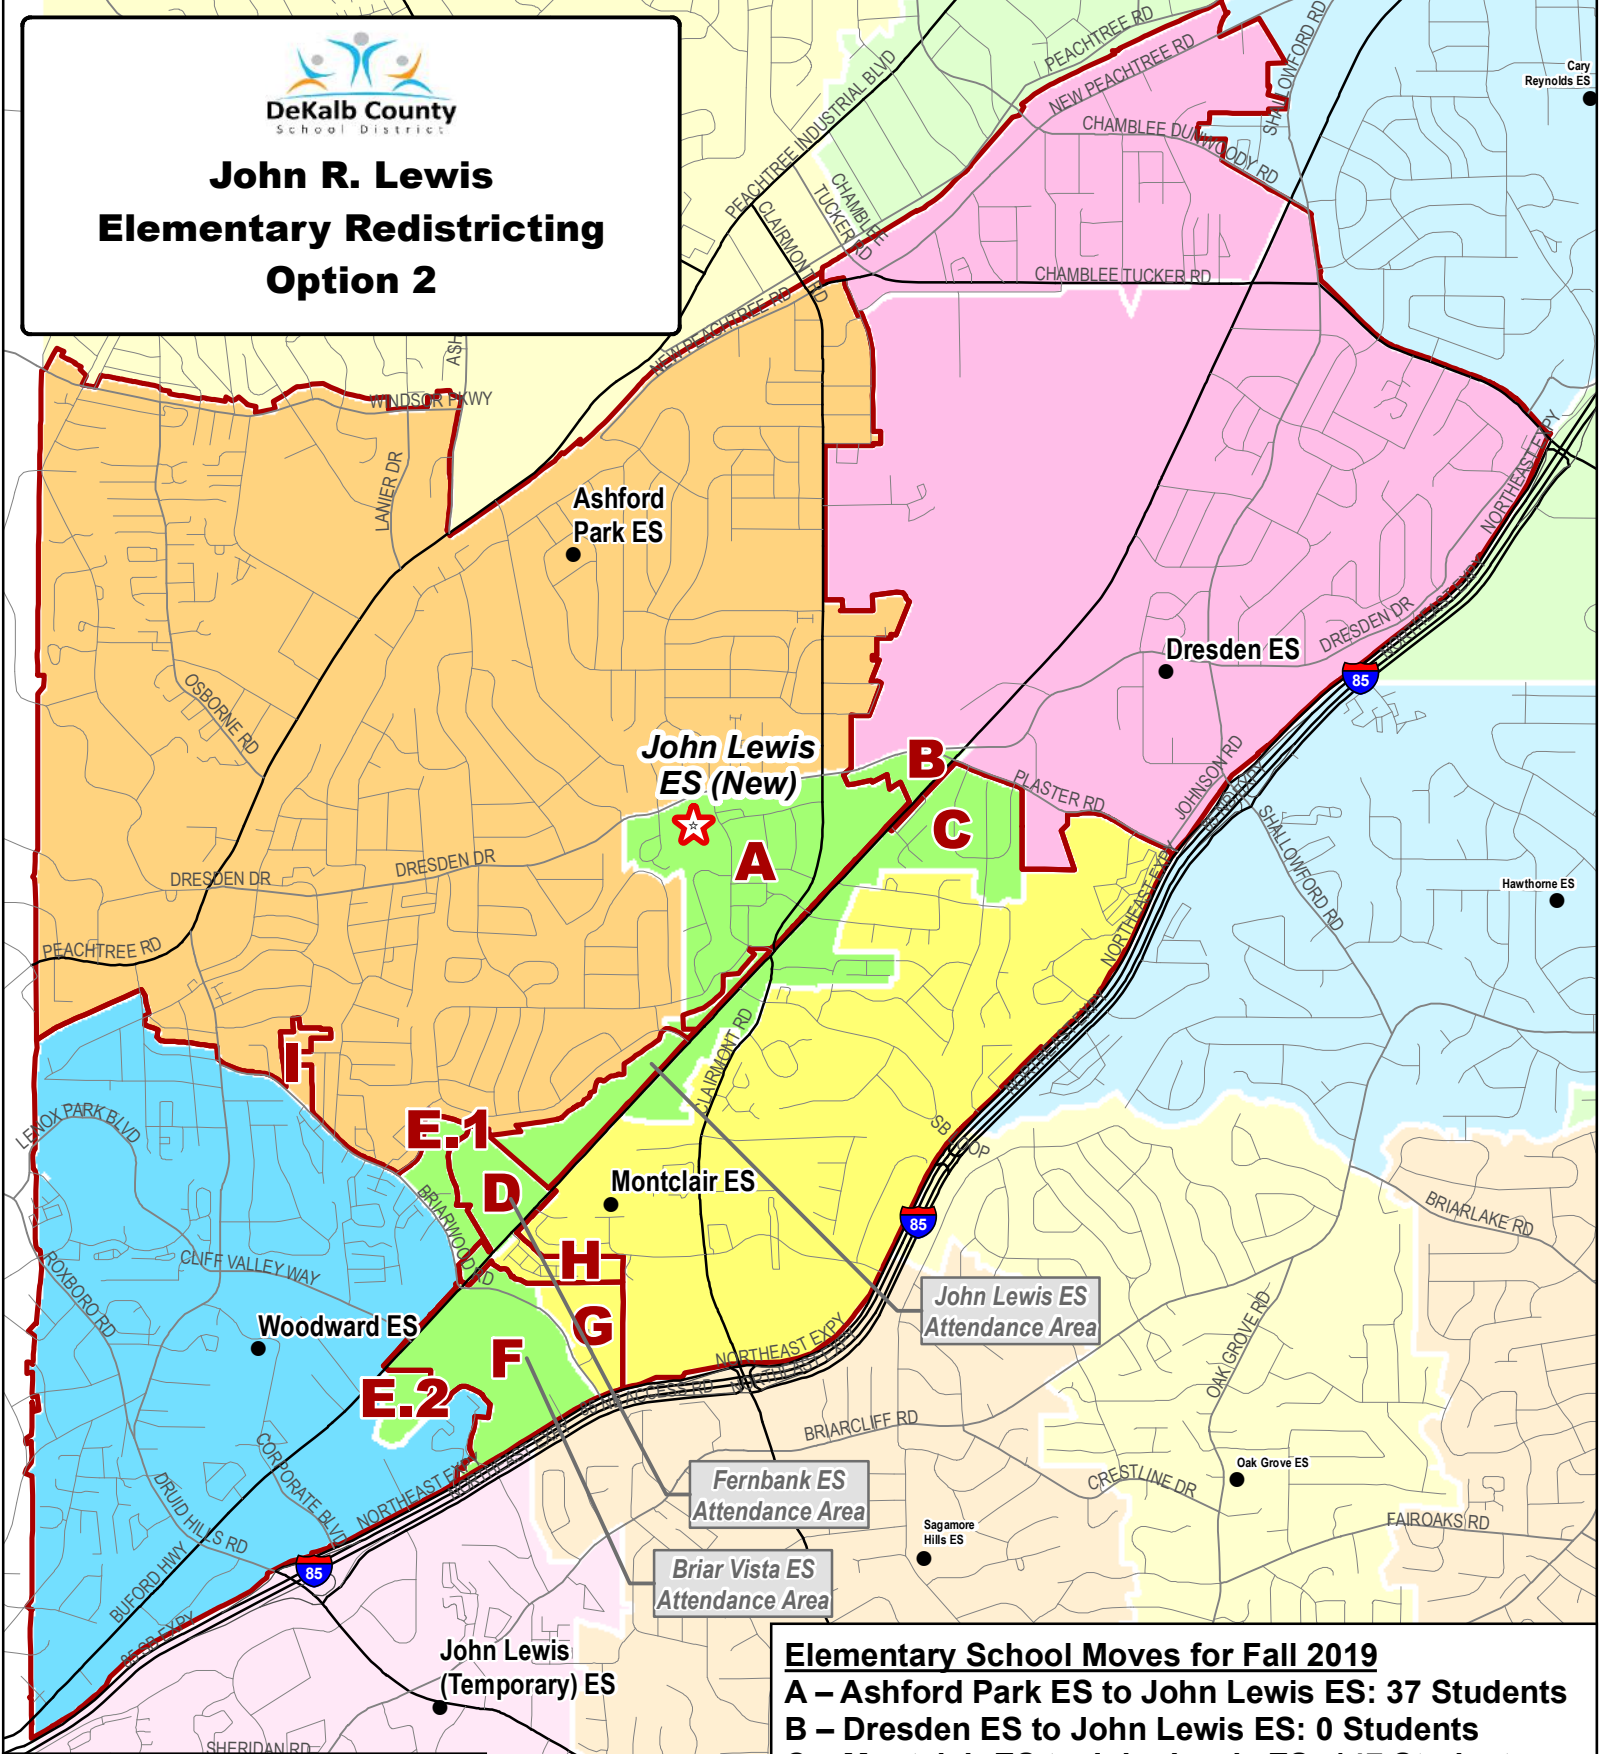

John R. Lewis Elementary Redistricting Option 2

Legend

- New John R. Lewis Facility
- Schools
- Existing Attendance Areas
- Proposed Elementary Attendance Areas

Elementary School Moves for Fall 2019

A	Ashford Park ES to John Lewis ES:	37 Students
B	Dresden ES to John Lewis ES:	0 Students
C	Montclair ES to John Lewis ES:	147 Students
D	Fernbank ES to John Lewis ES:	210 Students
E.1	Woodward ES to John Lewis ES:	43 Students
E.2	Woodward ES to John Lewis ES:	91 Students
F	Briar Vista ES to John Lewis ES:	0 Students
G	Briar Vista ES to Montclair ES:	62 Students
H	Fernbank ES to Montclair ES:	3 Students
I	Woodward ES to Ashford Park ES:	40 Students