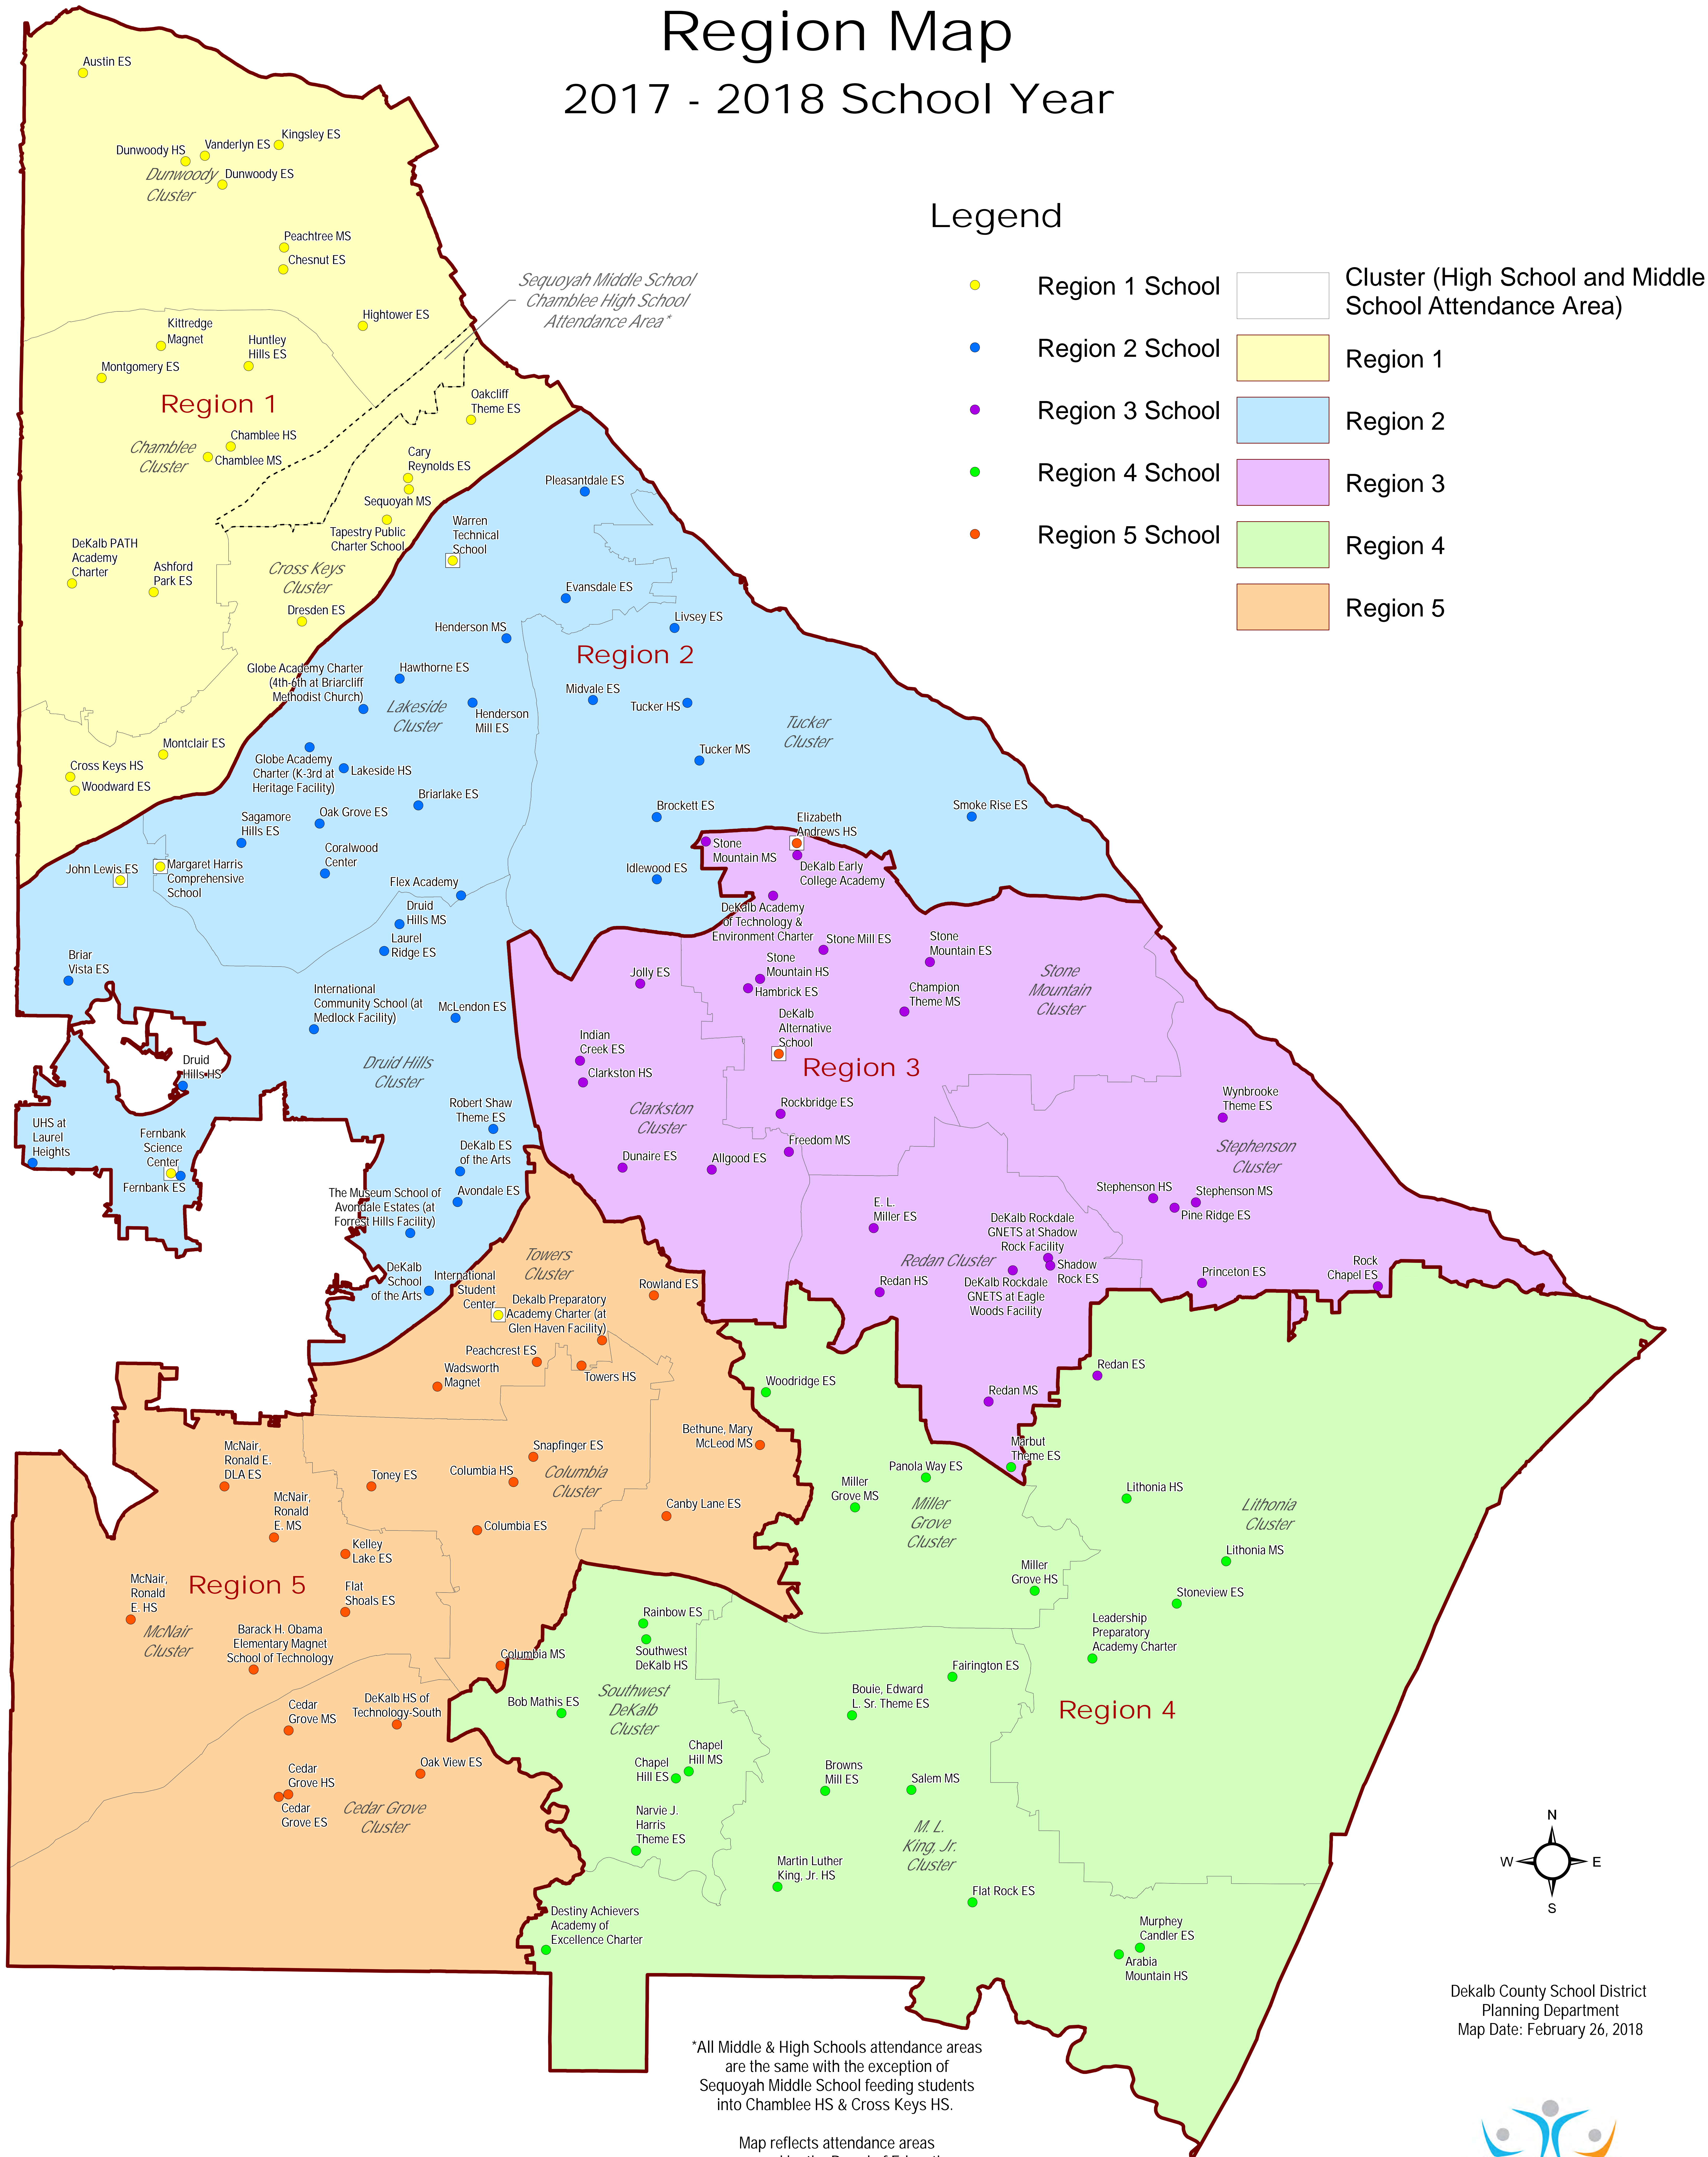

DeKalb County School District

Region Map

2017 - 2018 School Year

*All Middle & High Schools attendance areas are the same with the exception of Sequoyah Middle School feeding students into Chamblee HS & Cross Keys HS.

Map reflects attendance areas as passed by the Board of Education on March 7th, 2016 and July 11th, 2016 & various annexations by the City of Atlanta.

The annexation of Emory University will become effective for school enrollment purposes on July 1, 2018.

DeKalb County School District
Planning Department
Map Date: February 26, 2018