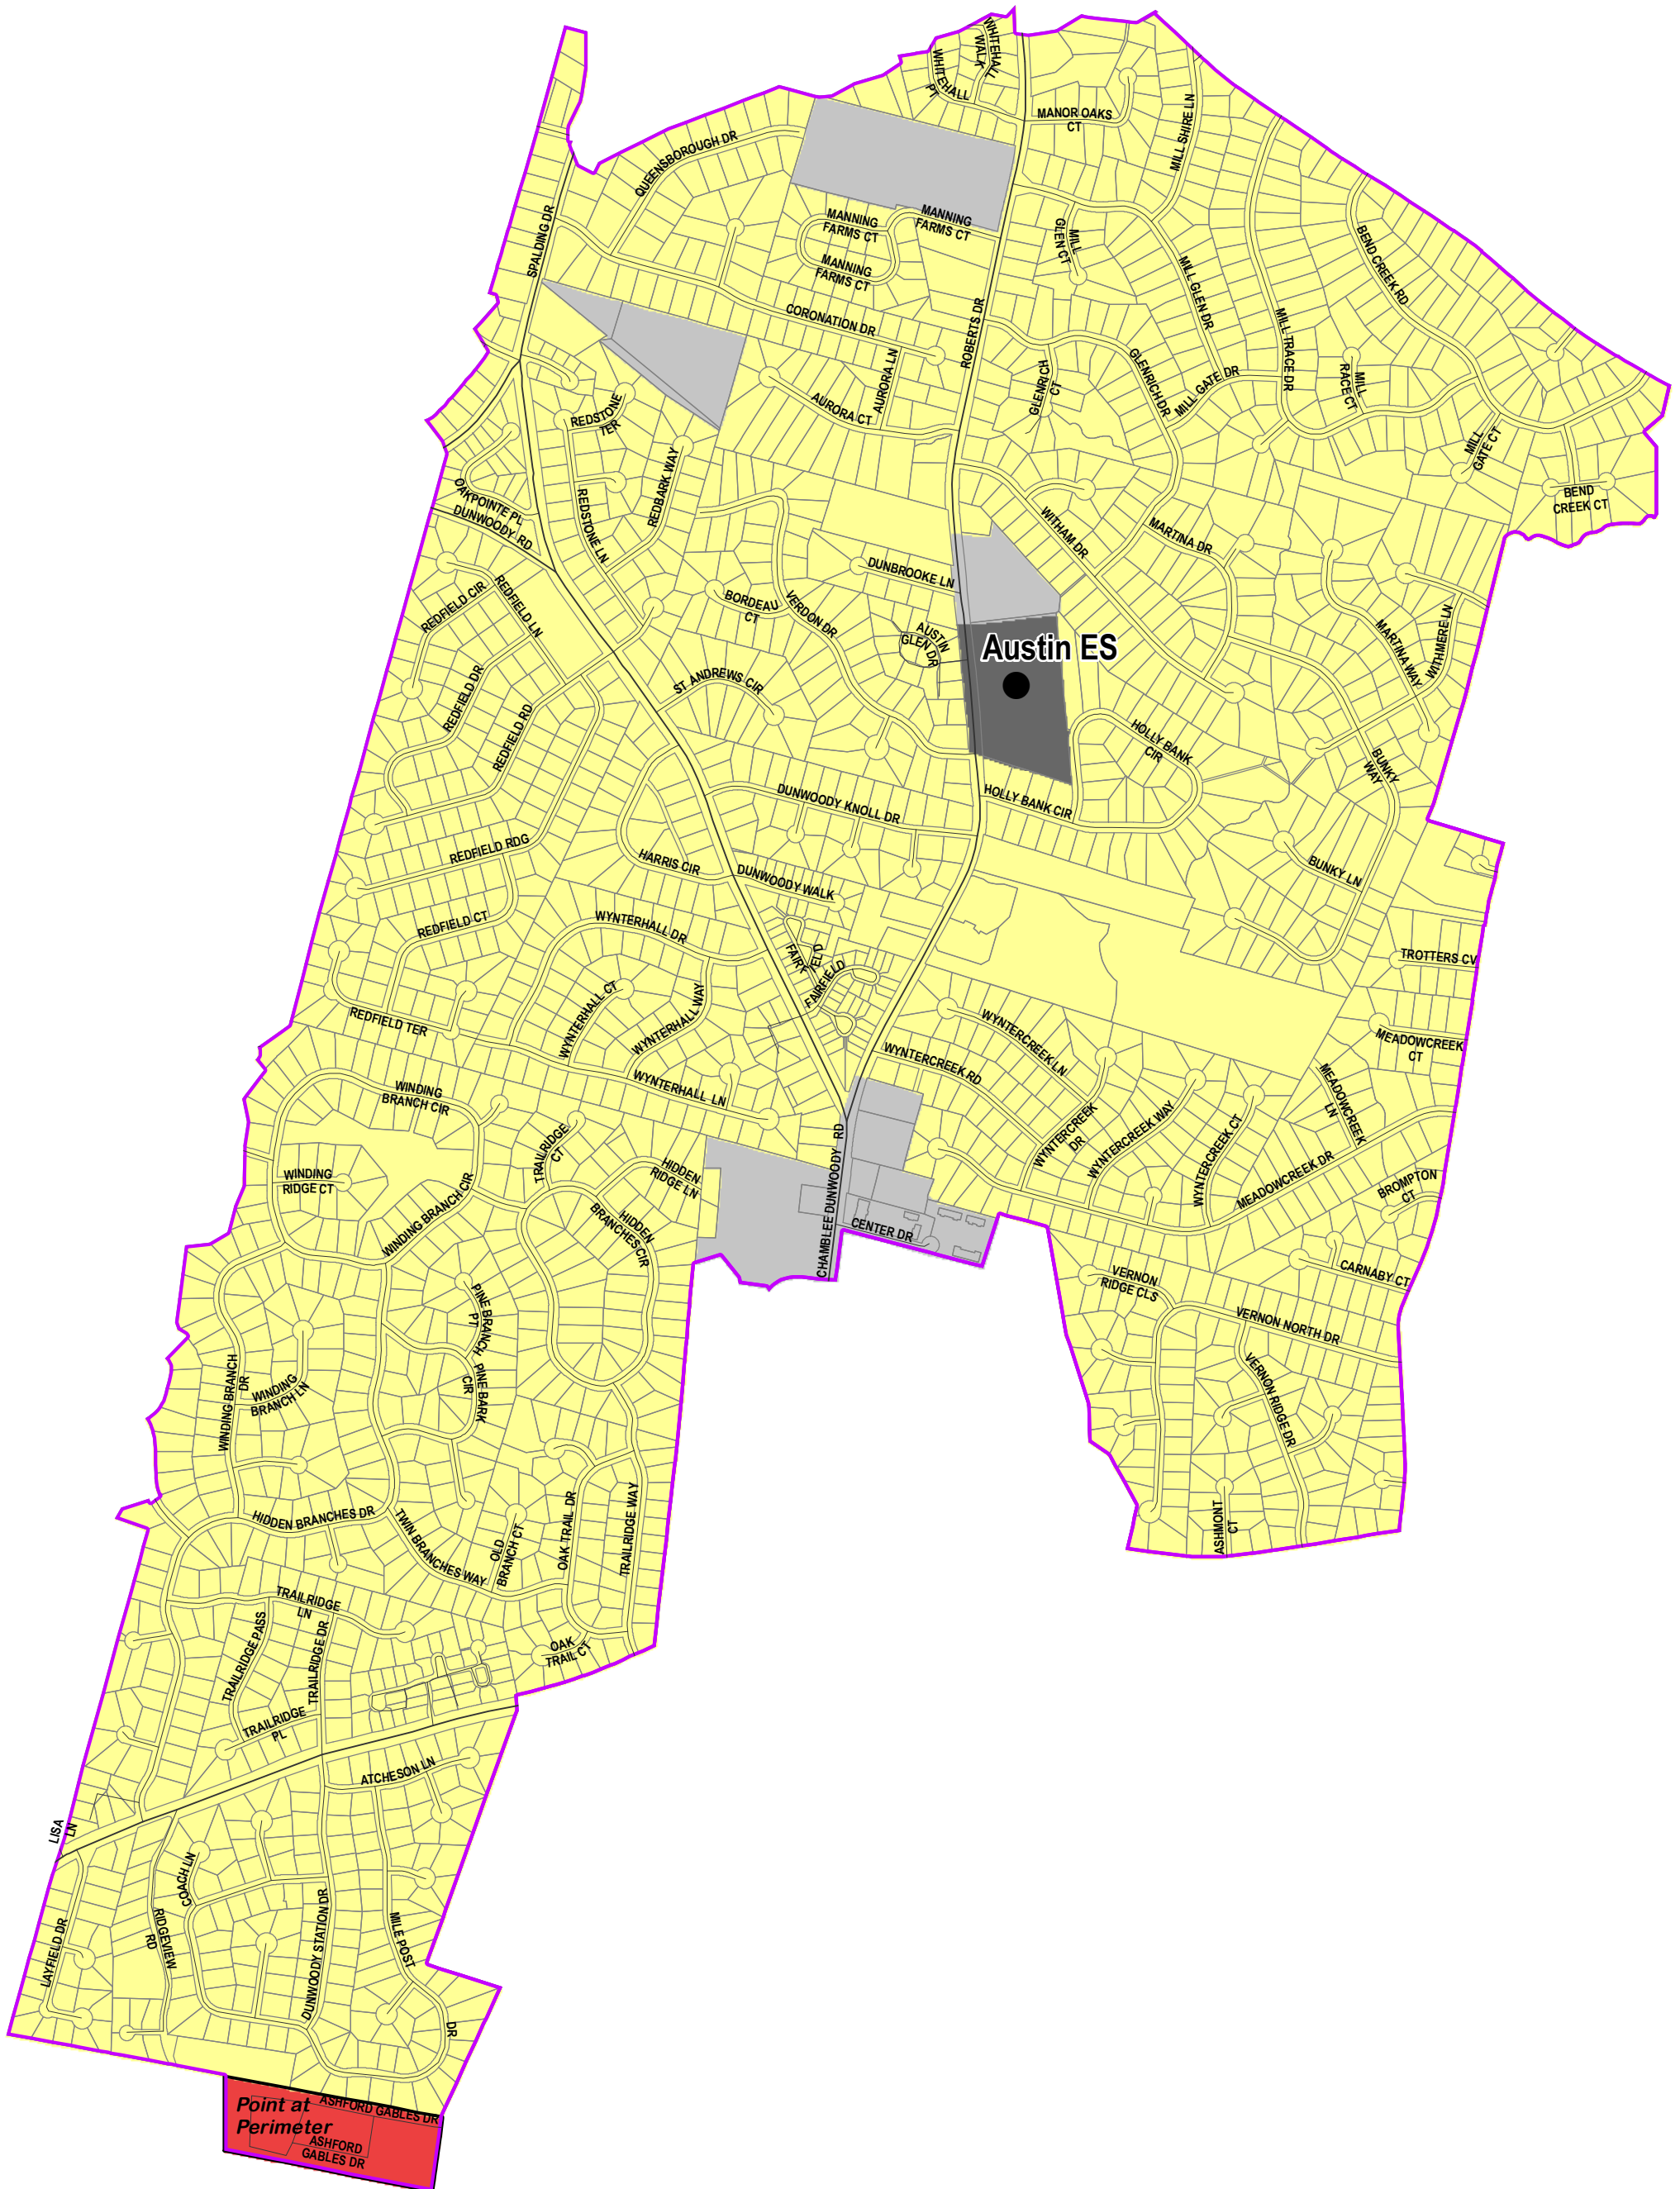

# Austin Elementary School Attendance Area

Point at Perimeter  
ASHFORD GABLES DR  
ASHFORD GABLES DR

### Legend

- Elementary Schools
- ▭ Elementary Attendance Area
- ▭ Parcels
- ▭ Planning Unit Type
  - ▭ Apartments
  - ▭ Townhome / Condominium
  - ▭ Residential Other (Extended Stays)
- ▭ Single Family Homes
- ▭ Schools
- ▭ Non-Residential Area

Map reflects attendance areas as passed by the Board of Education on March 7th, 2016, July 11th, 2016, & February 12th, 2018.

DeKalb County Schools  
Planning Dept  
Map Date: May 17, 2018

Note: Apartment, Townhome, and Condominium names are according to our latest DCSD Planning data files. If there are any names found incorrectly, please e-mail to david\_s\_yoke@dekalbschools.ga.org