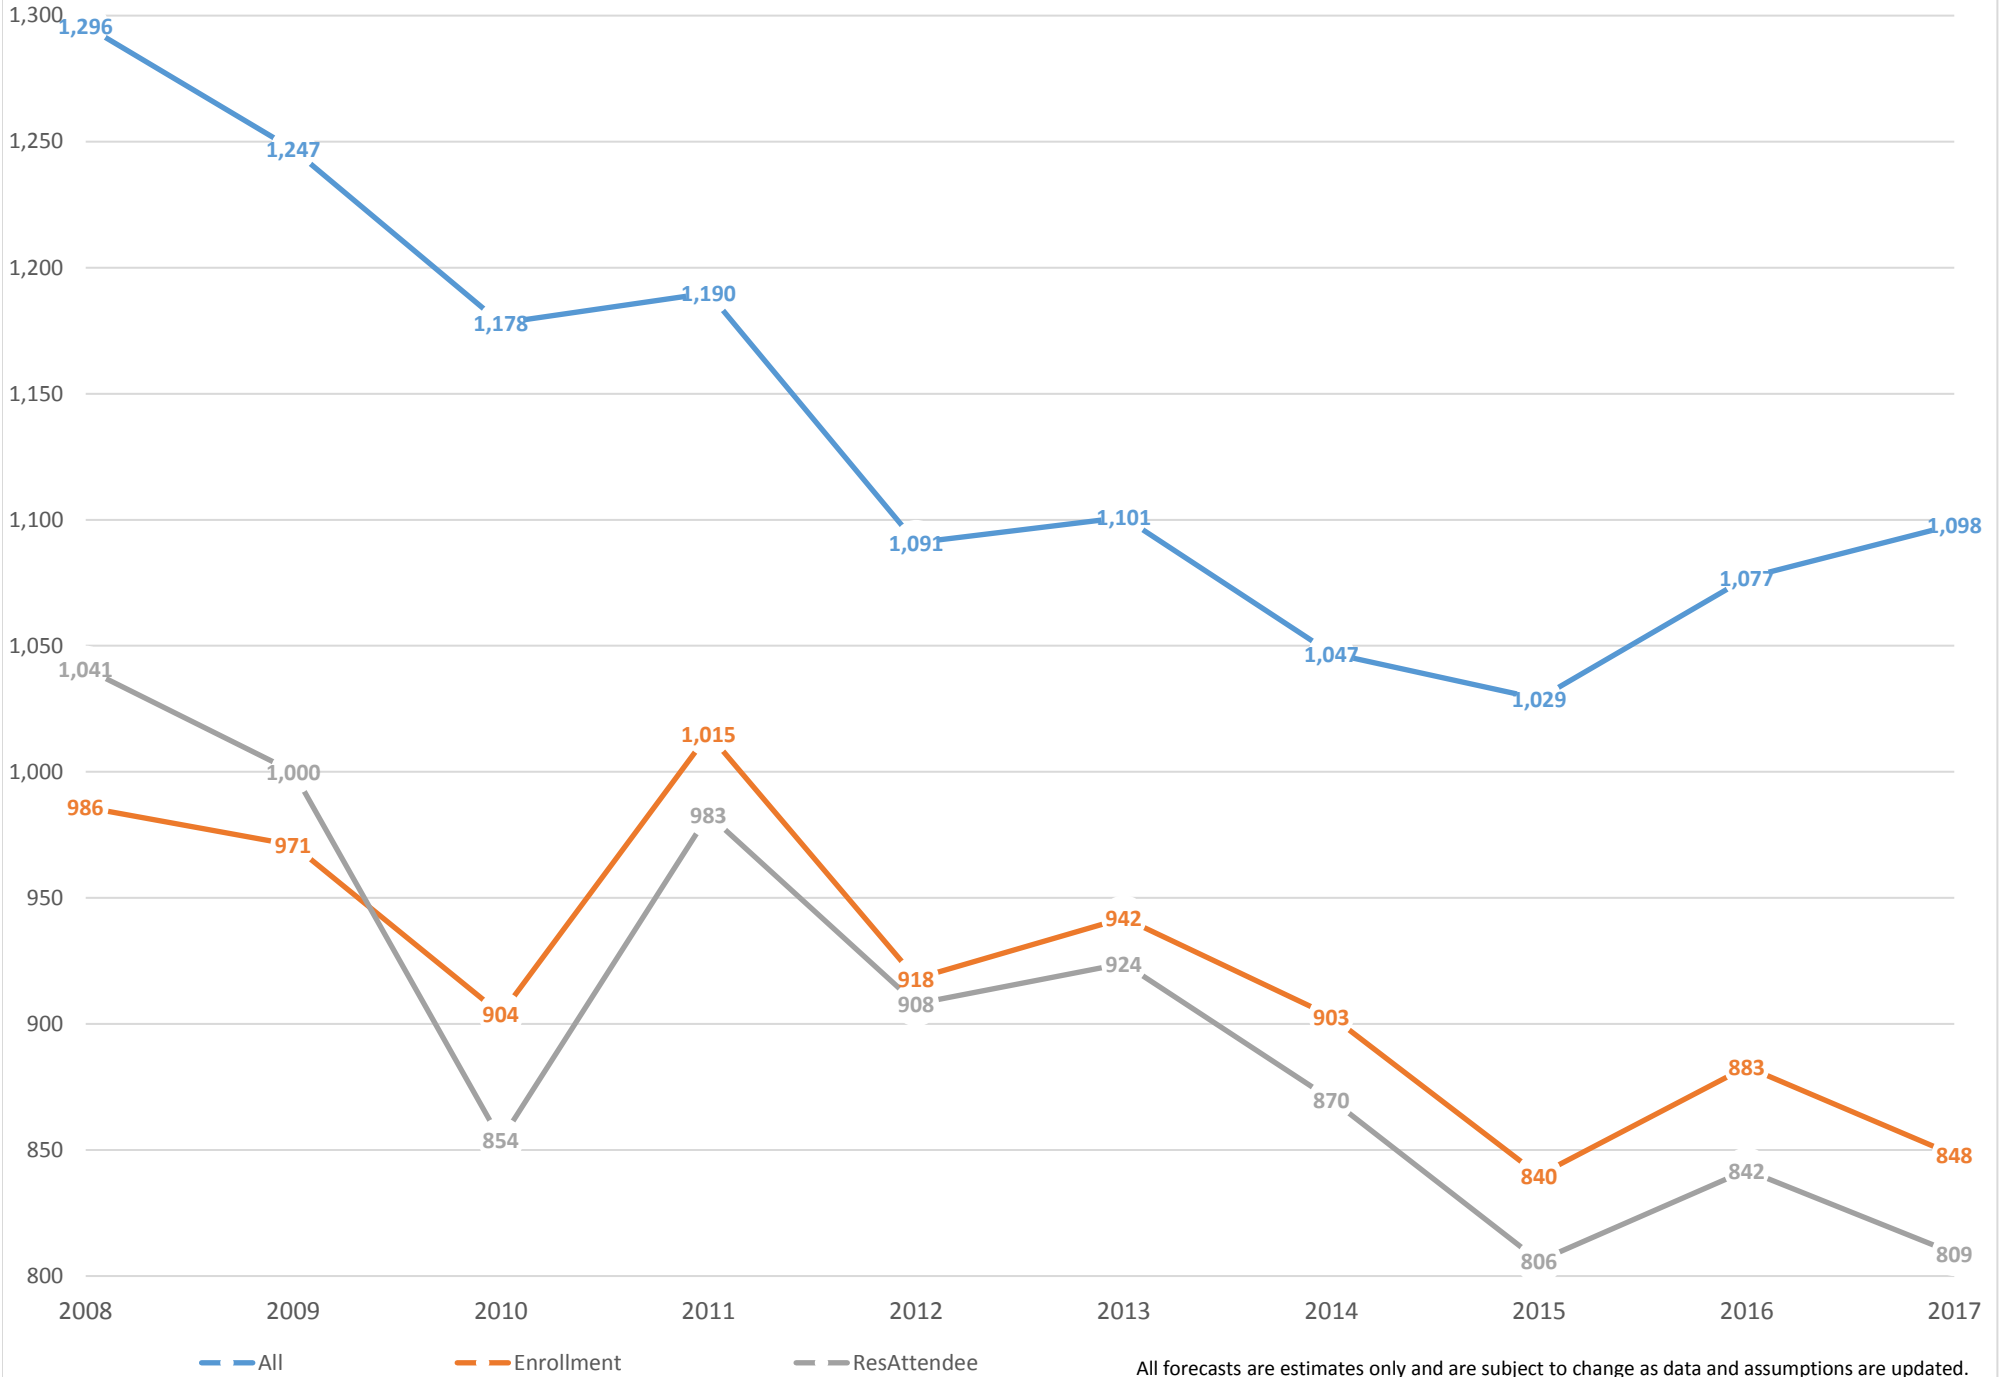

# BETHUNE, MARY MCLEOD MS

Version: 04/25/2018

DCSD Planning Department

All forecasts are estimates only and are subject to change as data and assumptions are updated.