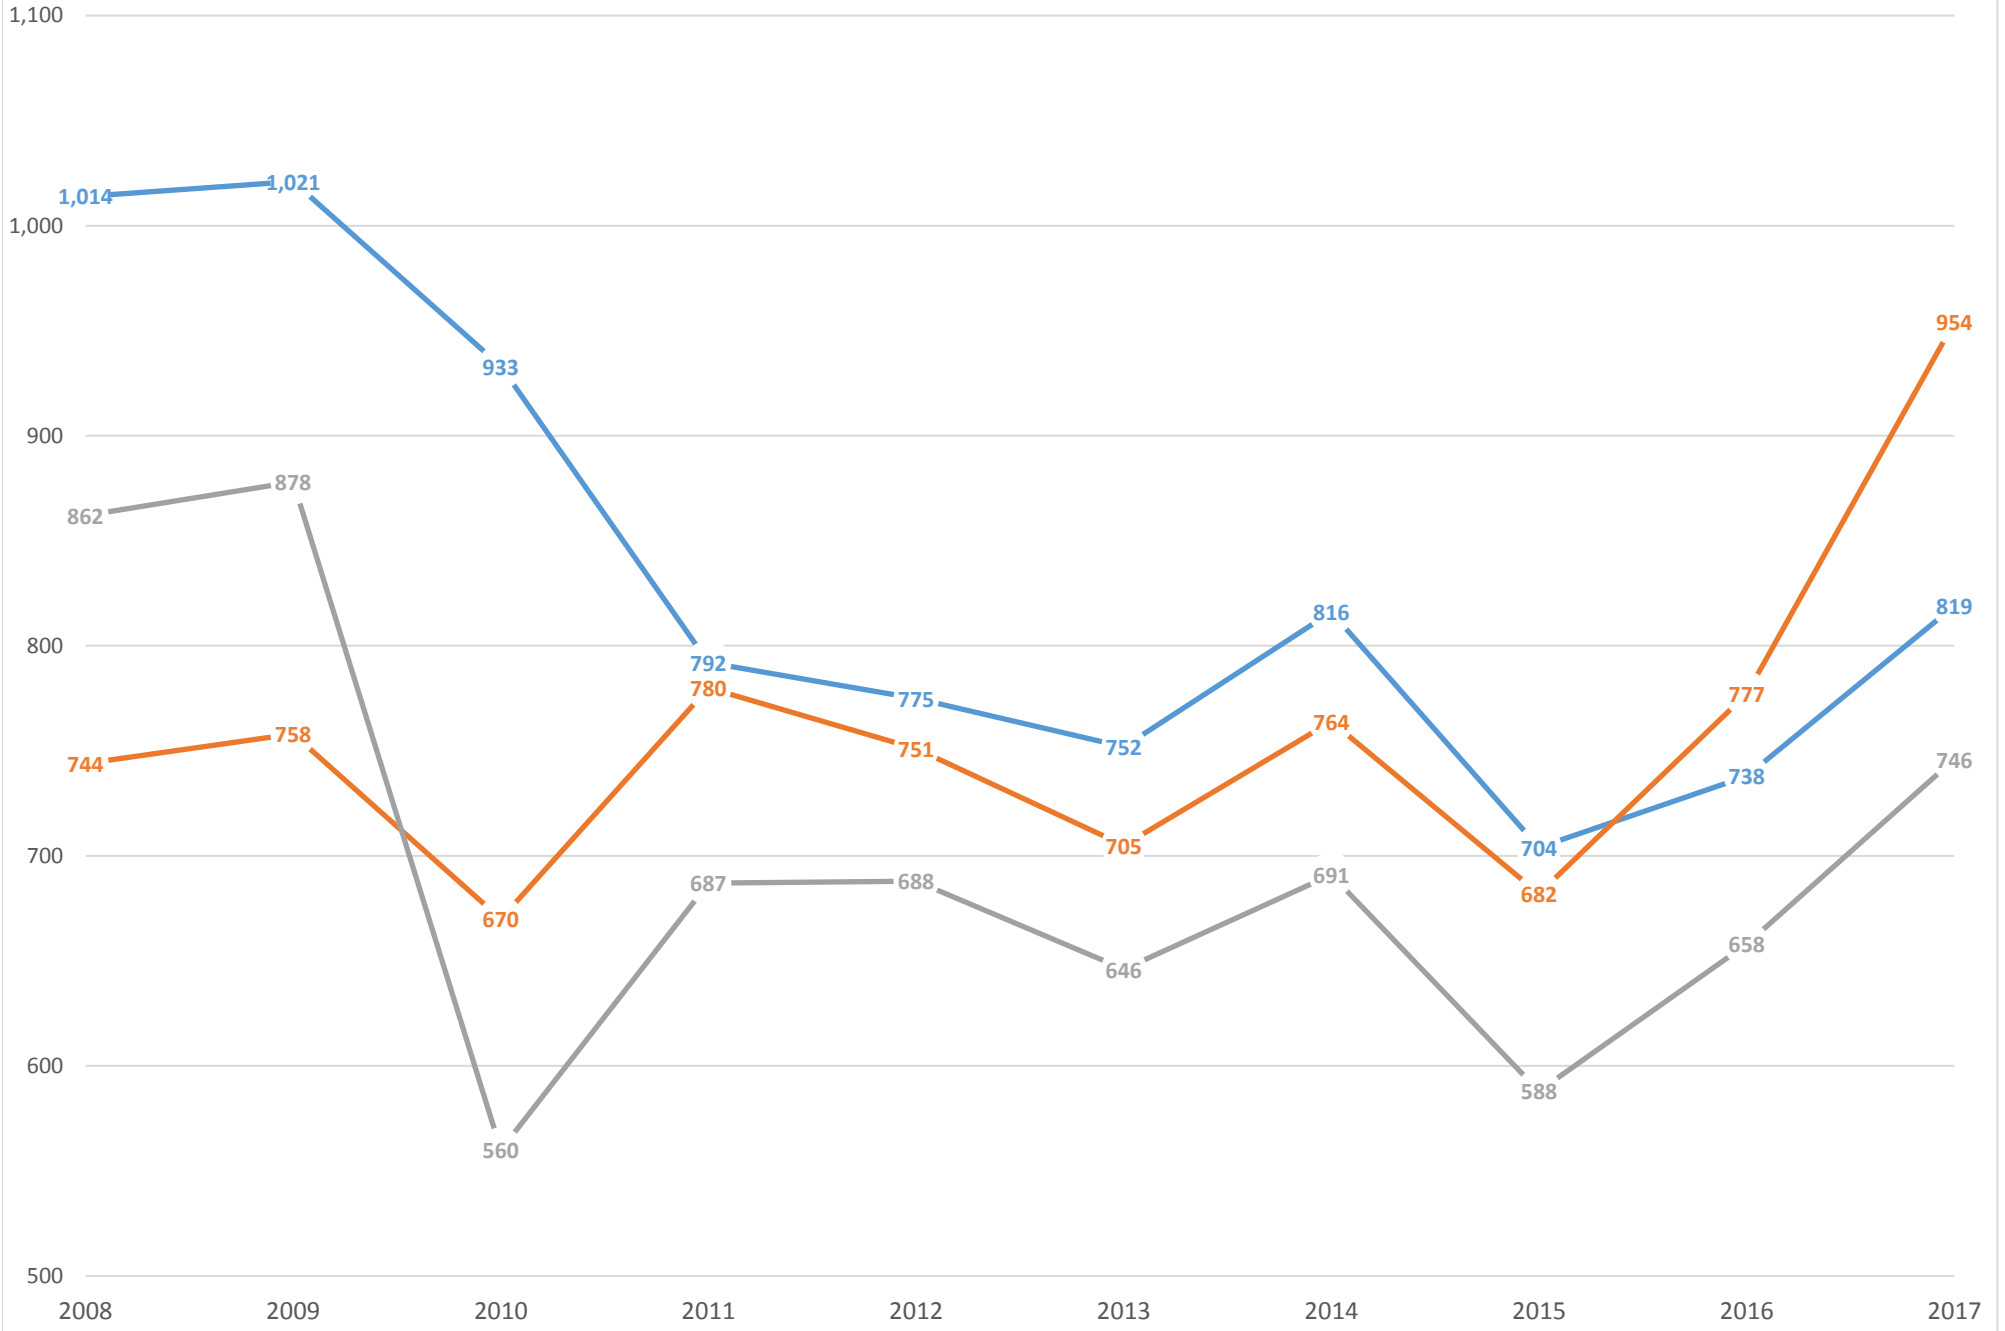

BARACK OBAMA ES

Version: 04/25/2018

DCSD Planning Department

— All — Enrollment — ResAttendee

All forecasts are estimates only and are subject to change as data and assumptions are updated.