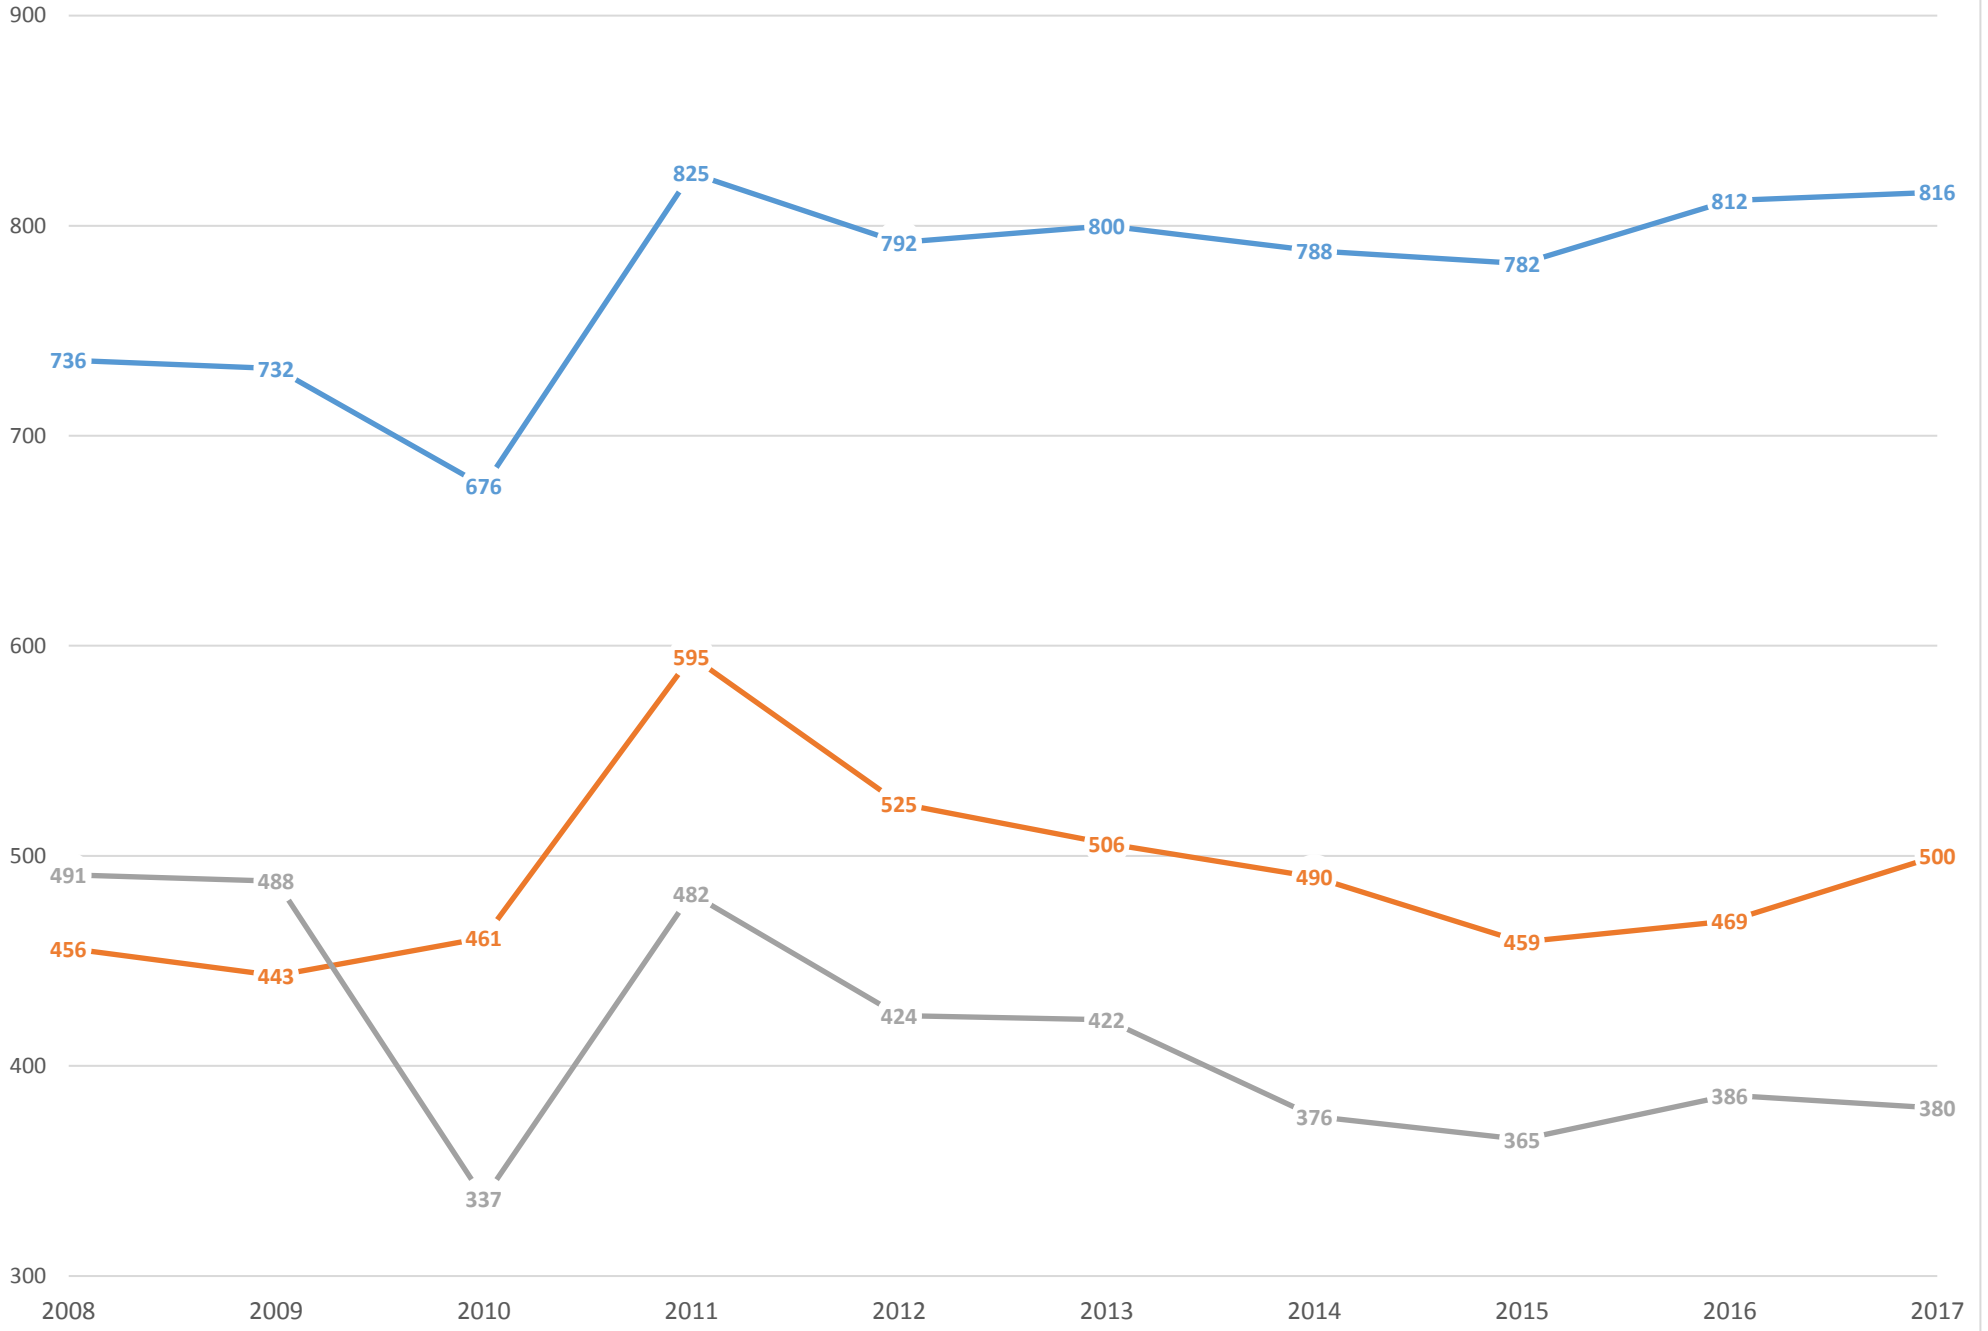

AVONDALE ES

Version: 04/25/2018

DCSD Planning Department

— All — Enrollment — ResAttendee

All forecasts are estimates only and are subject to change as data and assumptions are updated.