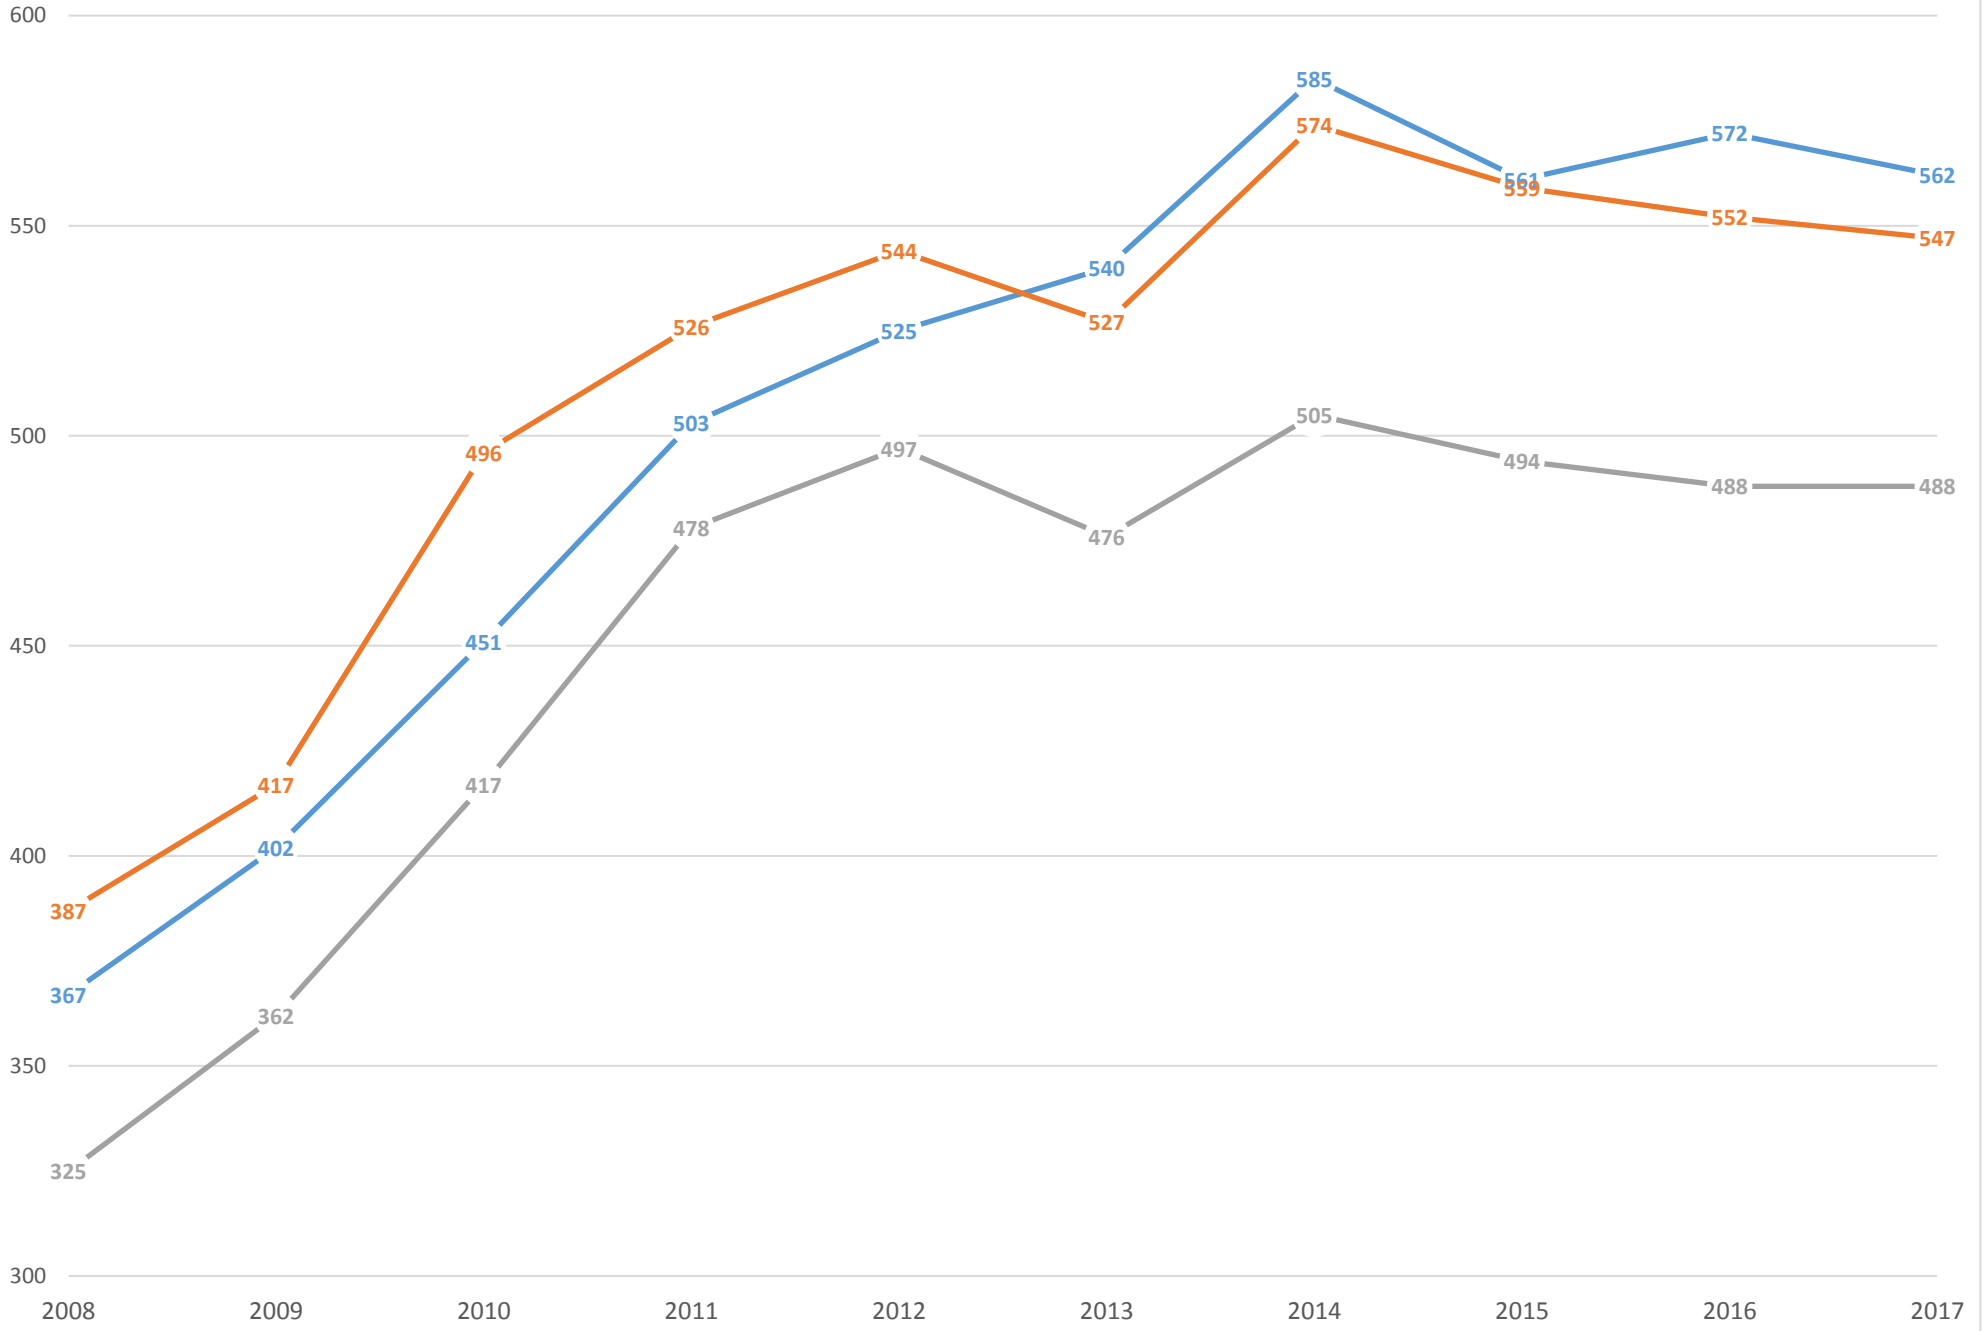

ASHFORD PARK ES

Version: 04/25/2018

DCSD Planning Department

— All — Enrollment — ResAttendee

All forecasts are estimates only and are subject to change as data and assumptions are updated.