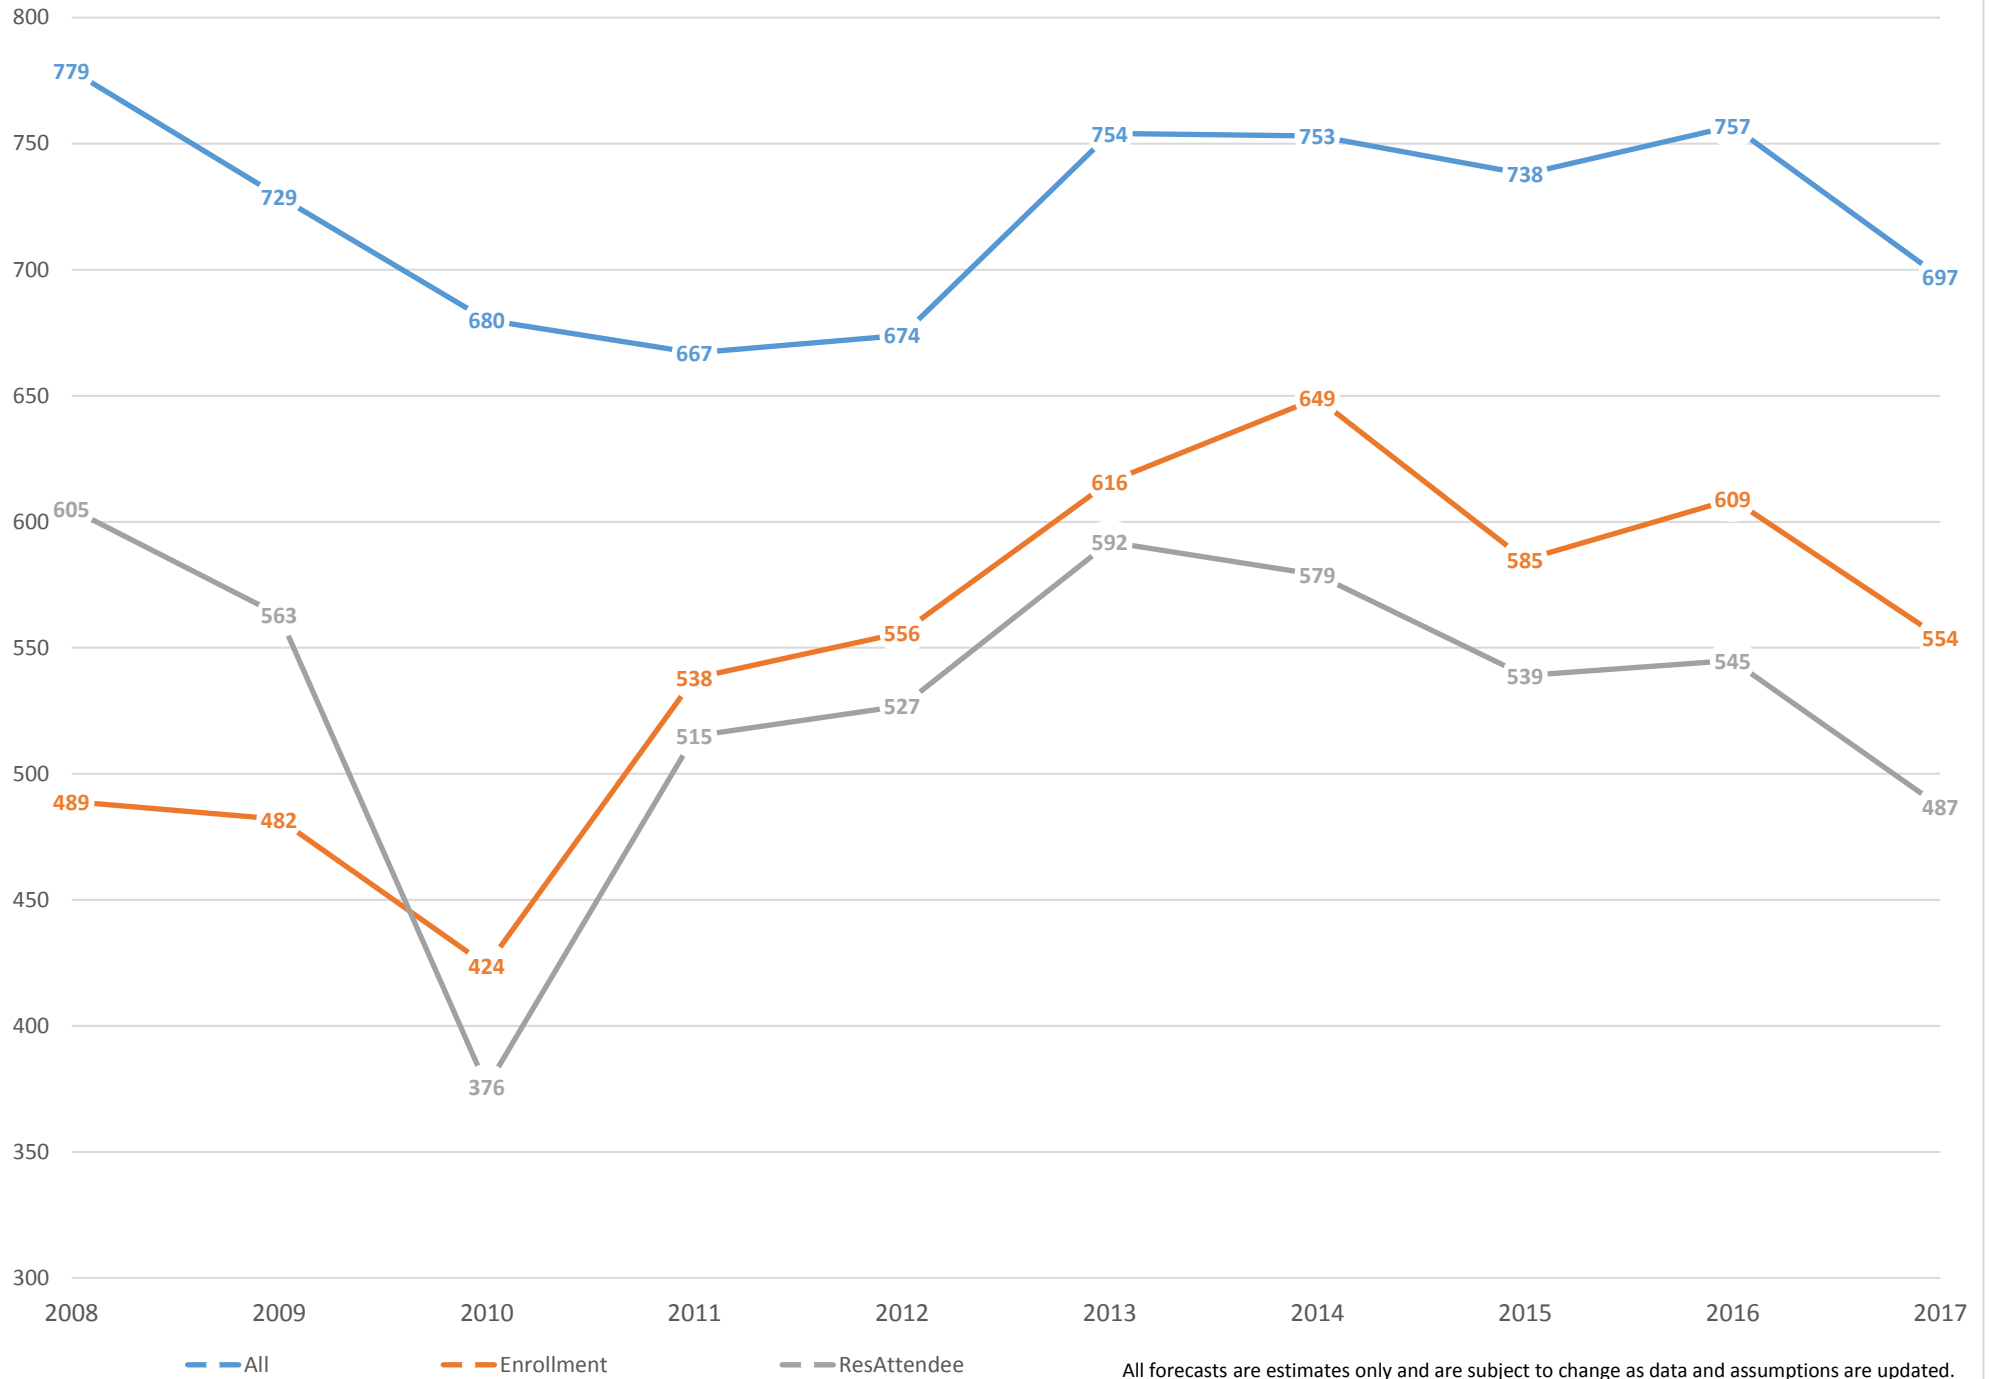

ALLGOOD ES

Version: 04/25/2018

DCSD Planning Department

All forecasts are estimates only and are subject to change as data and assumptions are updated.